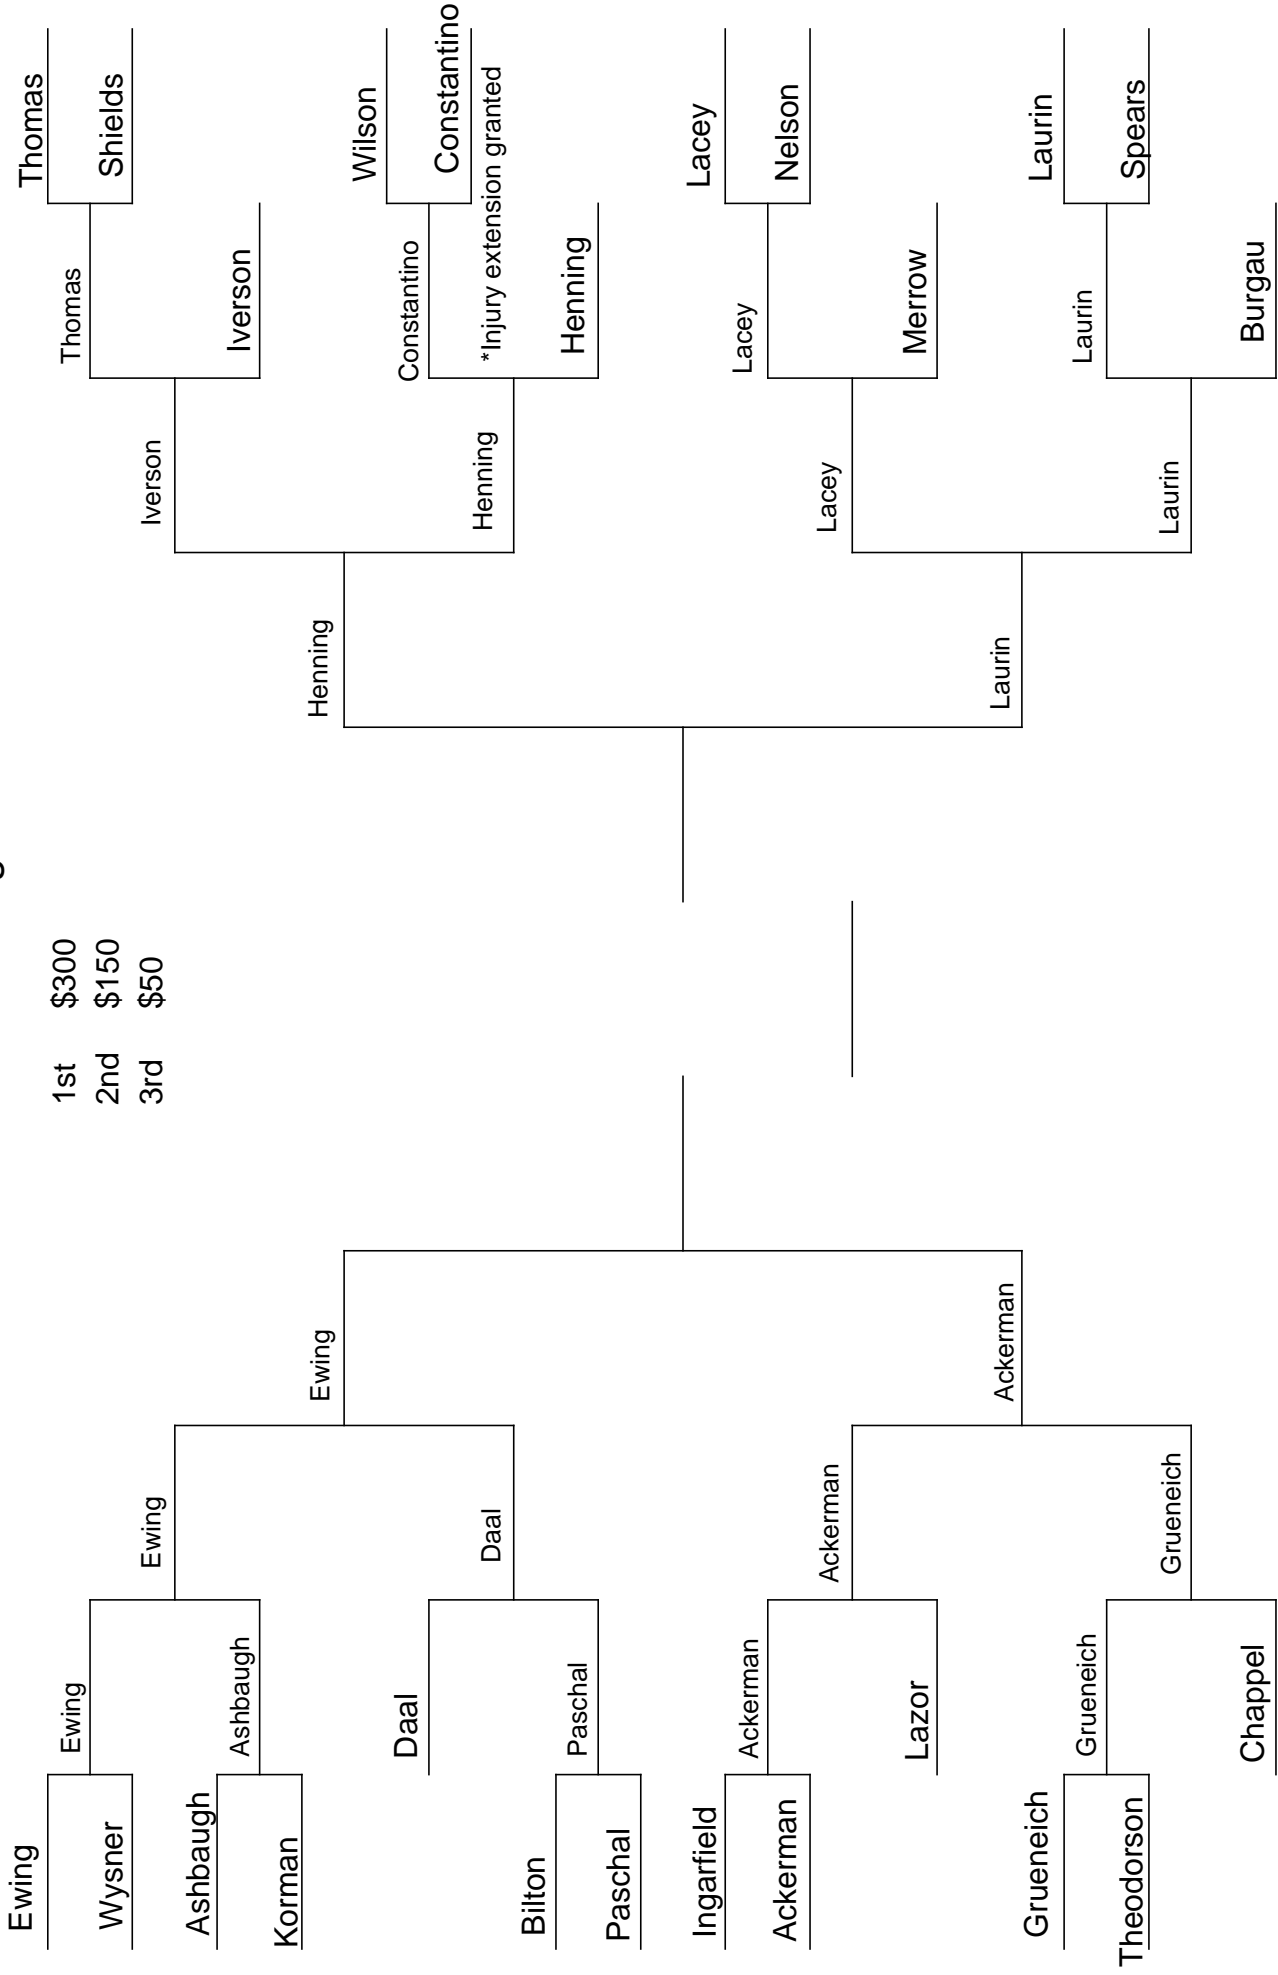

# Mens Gross Singles

1st \$300  
2nd \$150  
3rd \$50

3/5      4/2      5/14      12/30      12/3      5/14      4/2      3/5