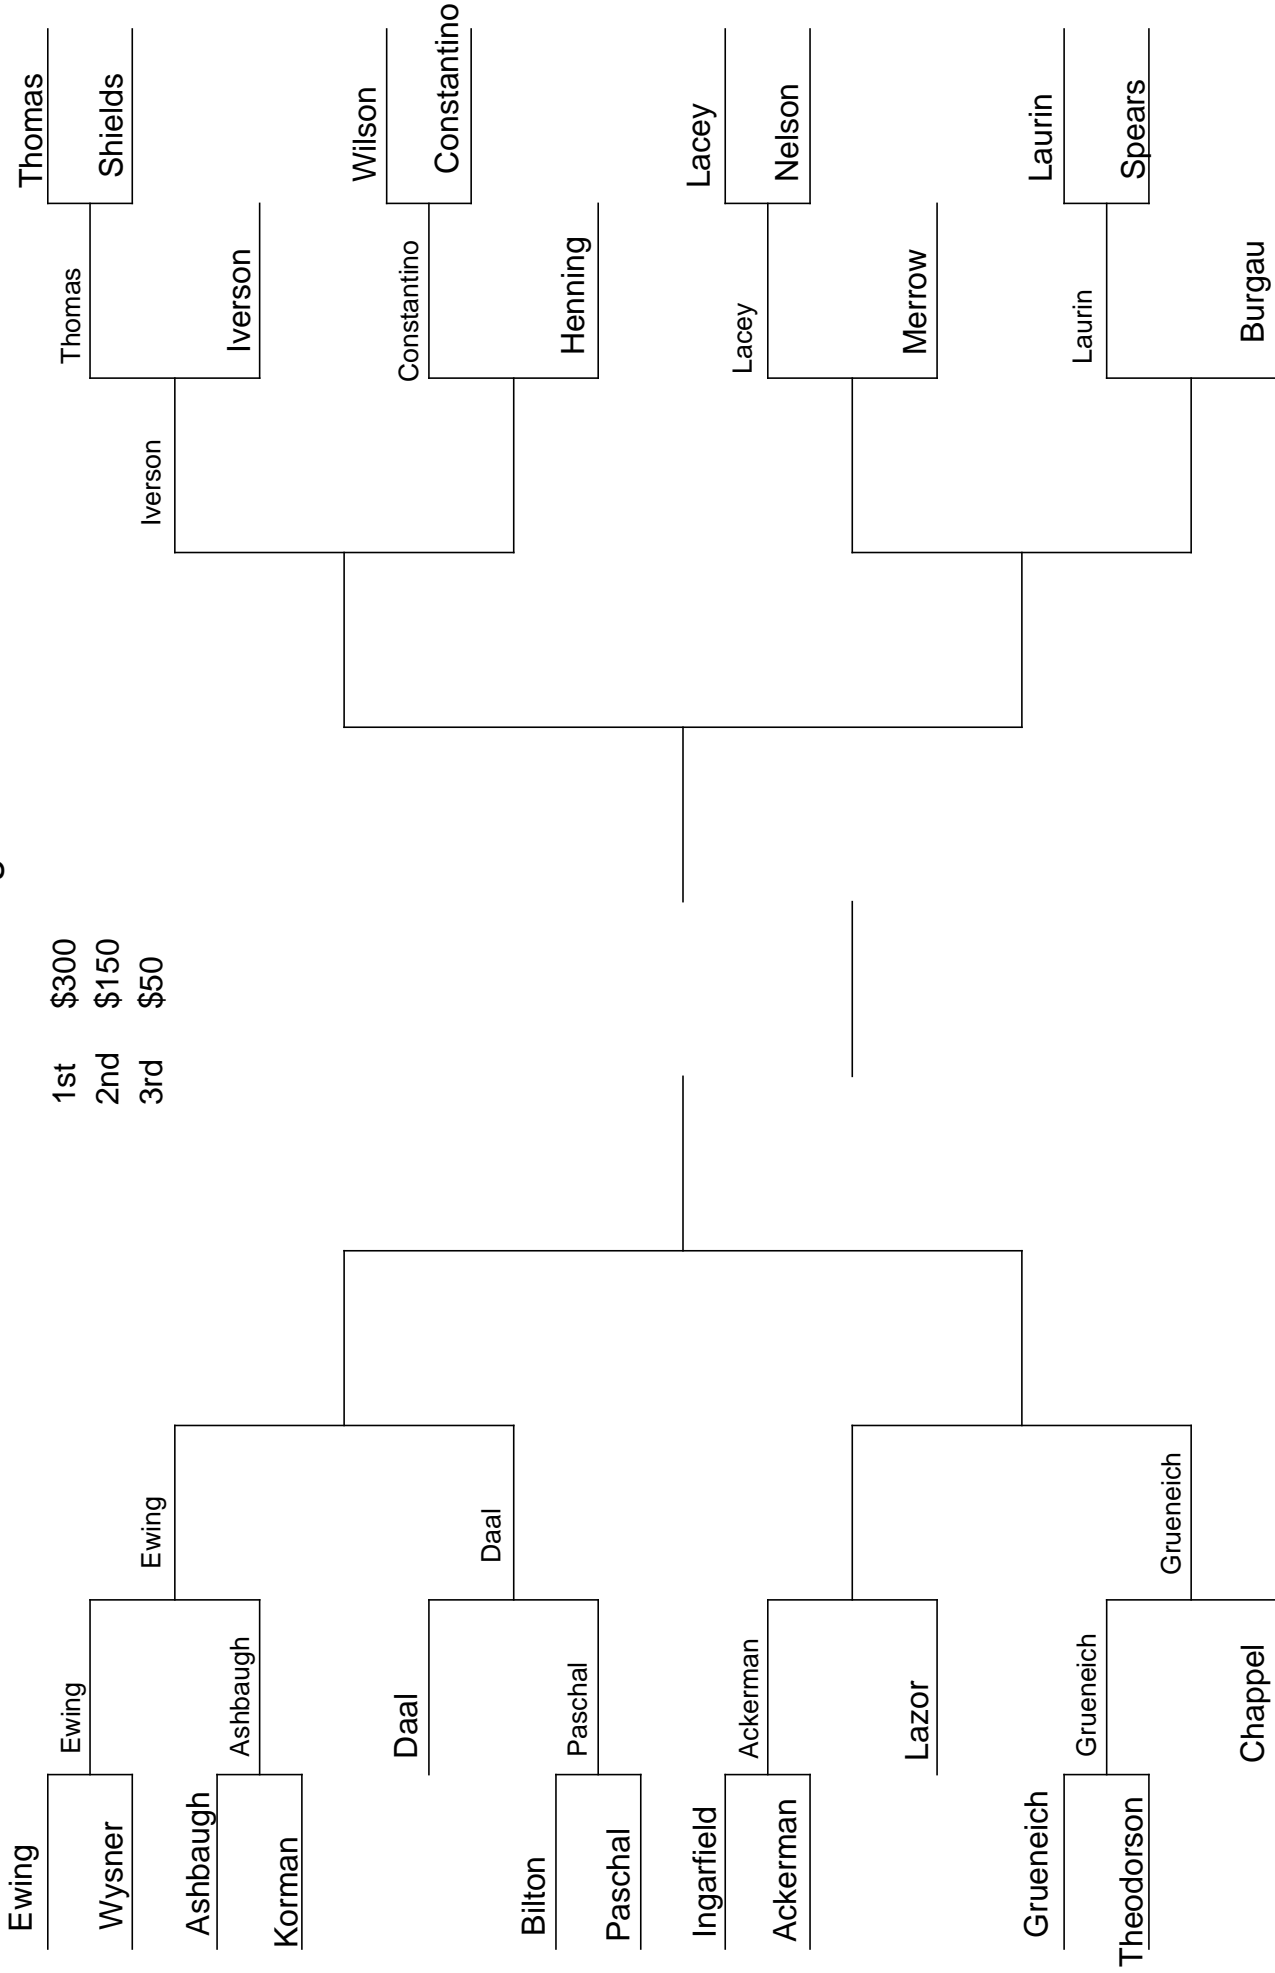

Mens Gross Singles

- 1st \$300
- 2nd \$150
- 3rd \$50

3/5

4/2

5/14

12/3

12/30

12/3

5/14

4/2

3/5