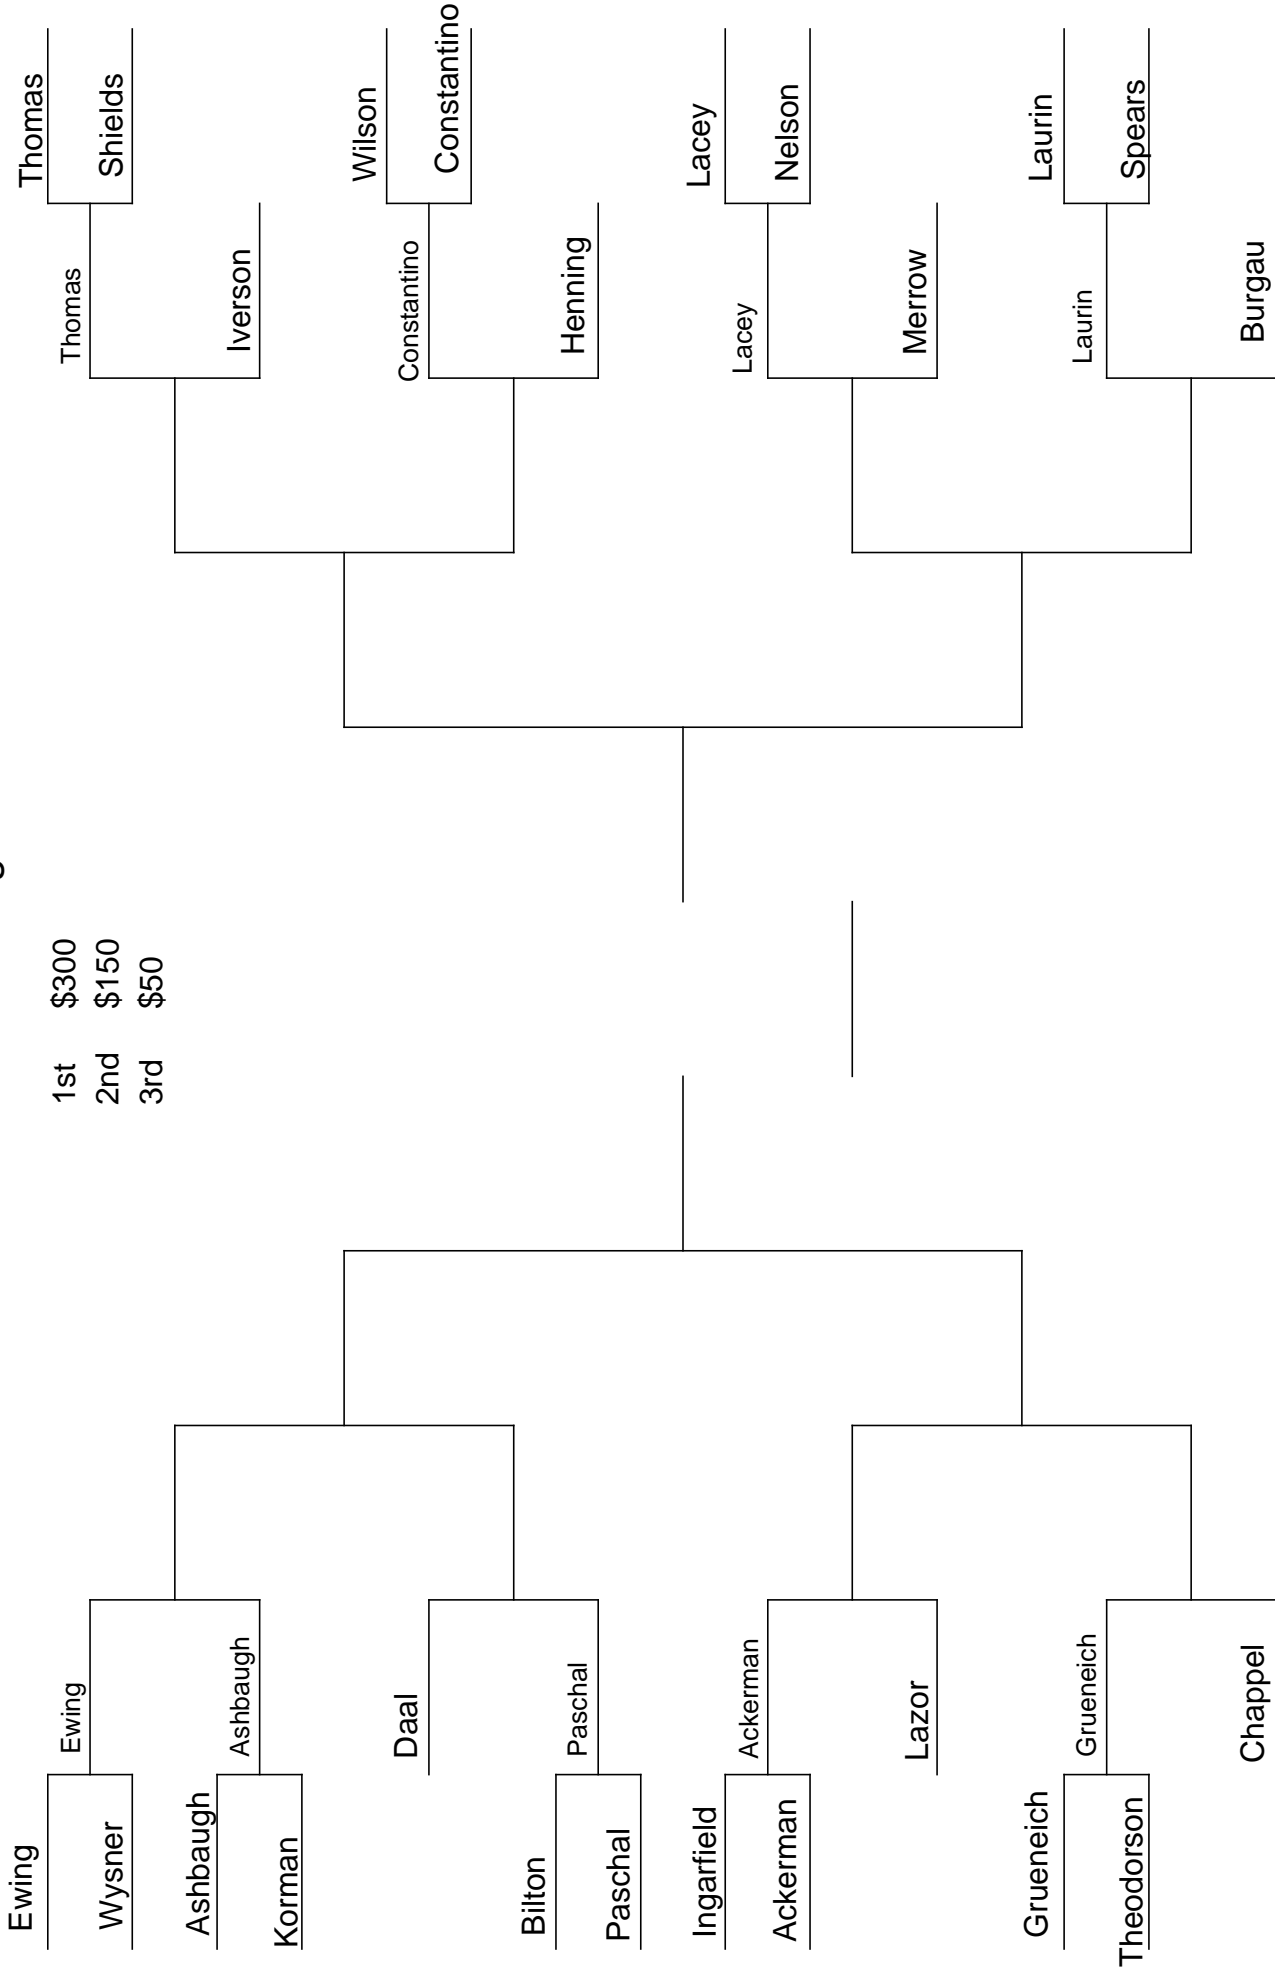

Mens Gross Singles

1st \$300
 2nd \$150
 3rd \$50

3/5

4/2

5/14

12/3

12/30

5/14

4/2

3/5