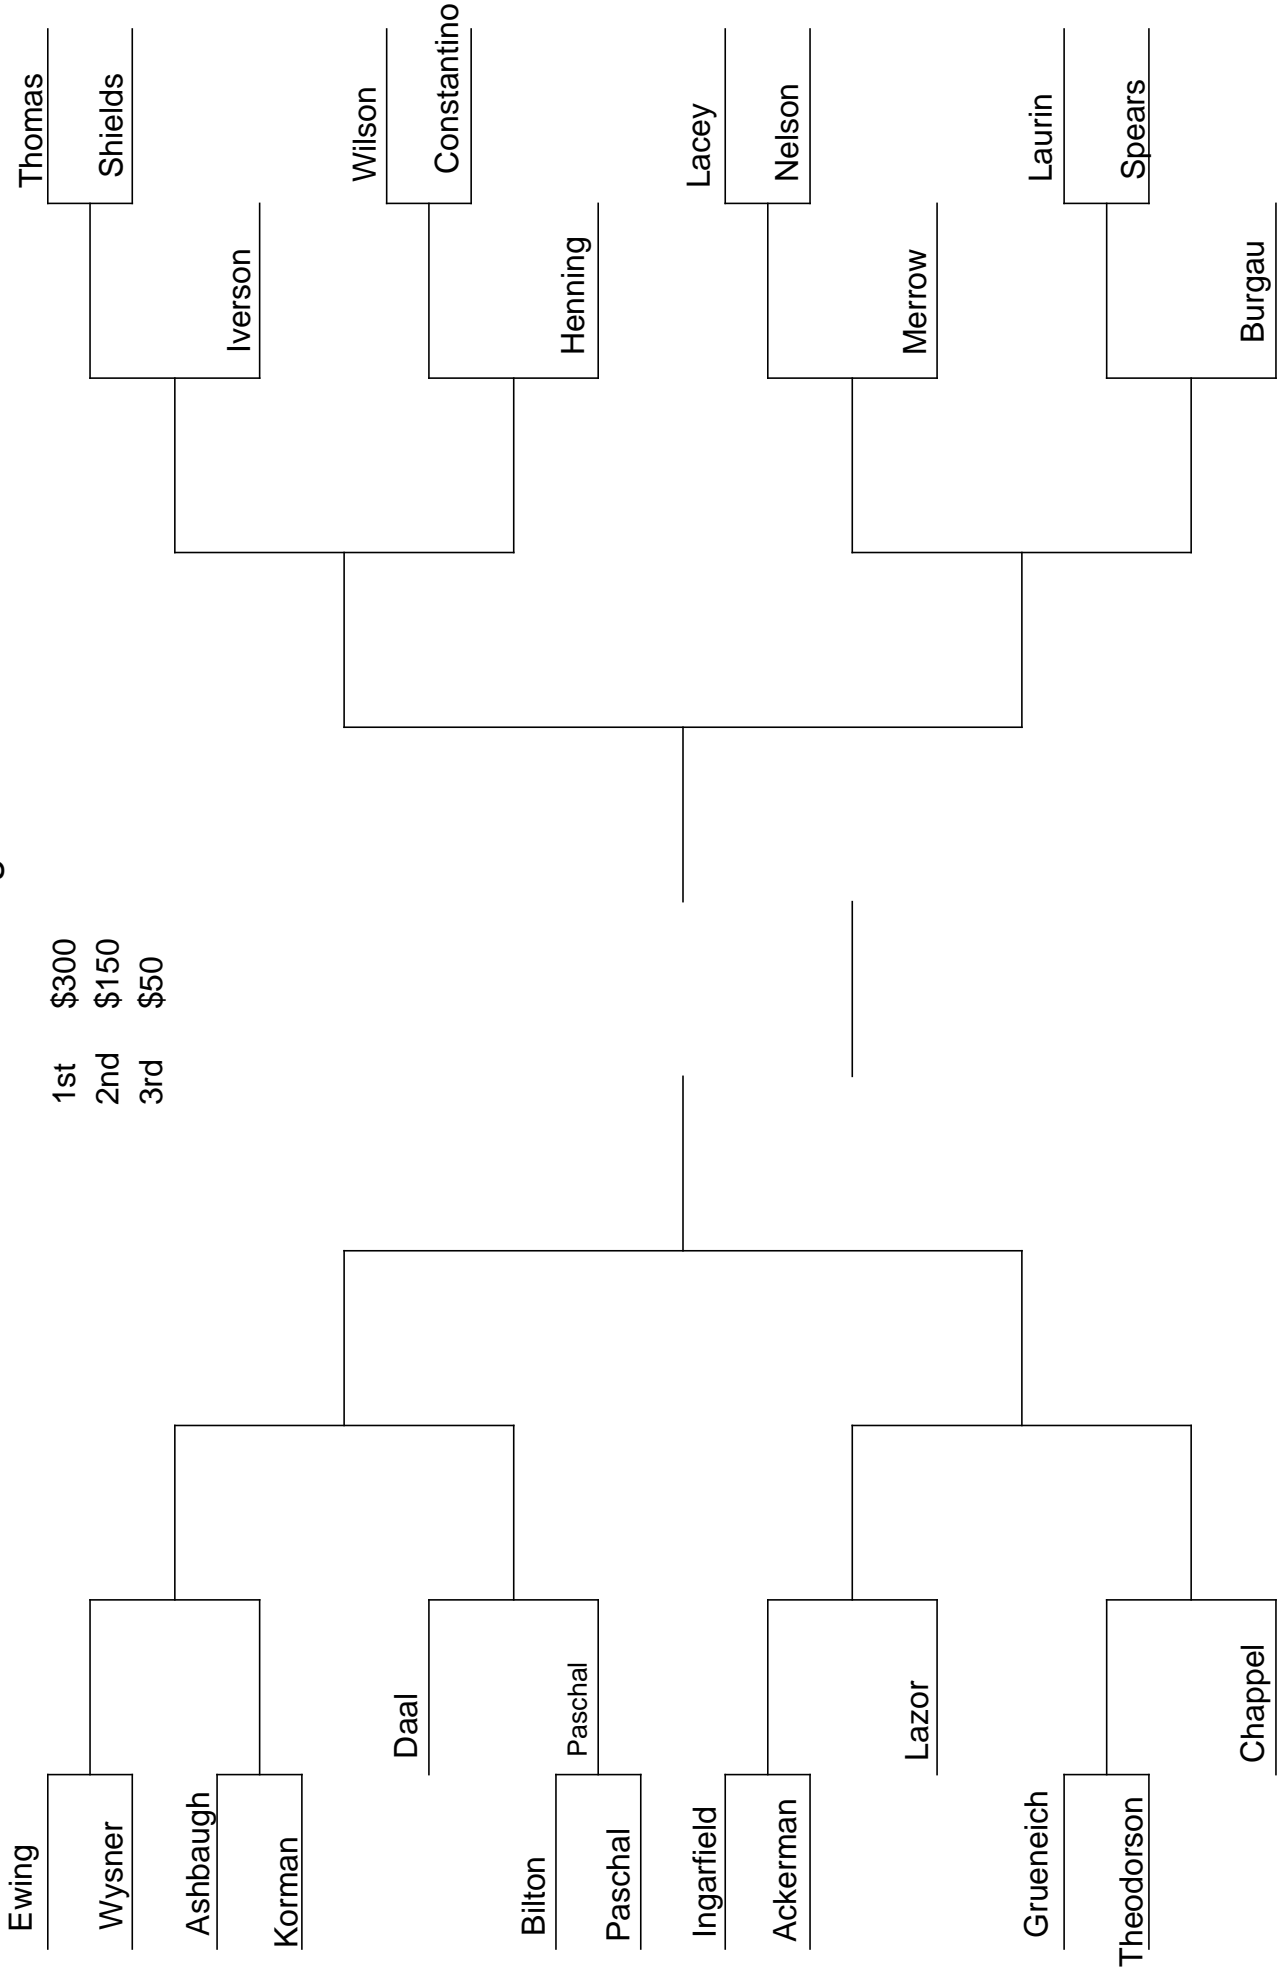

Mens Gross Singles

- 1st \$300
- 2nd \$150
- 3rd \$50

3/5 4/2 5/14 12/30 12/3 5/14 4/2 3/5