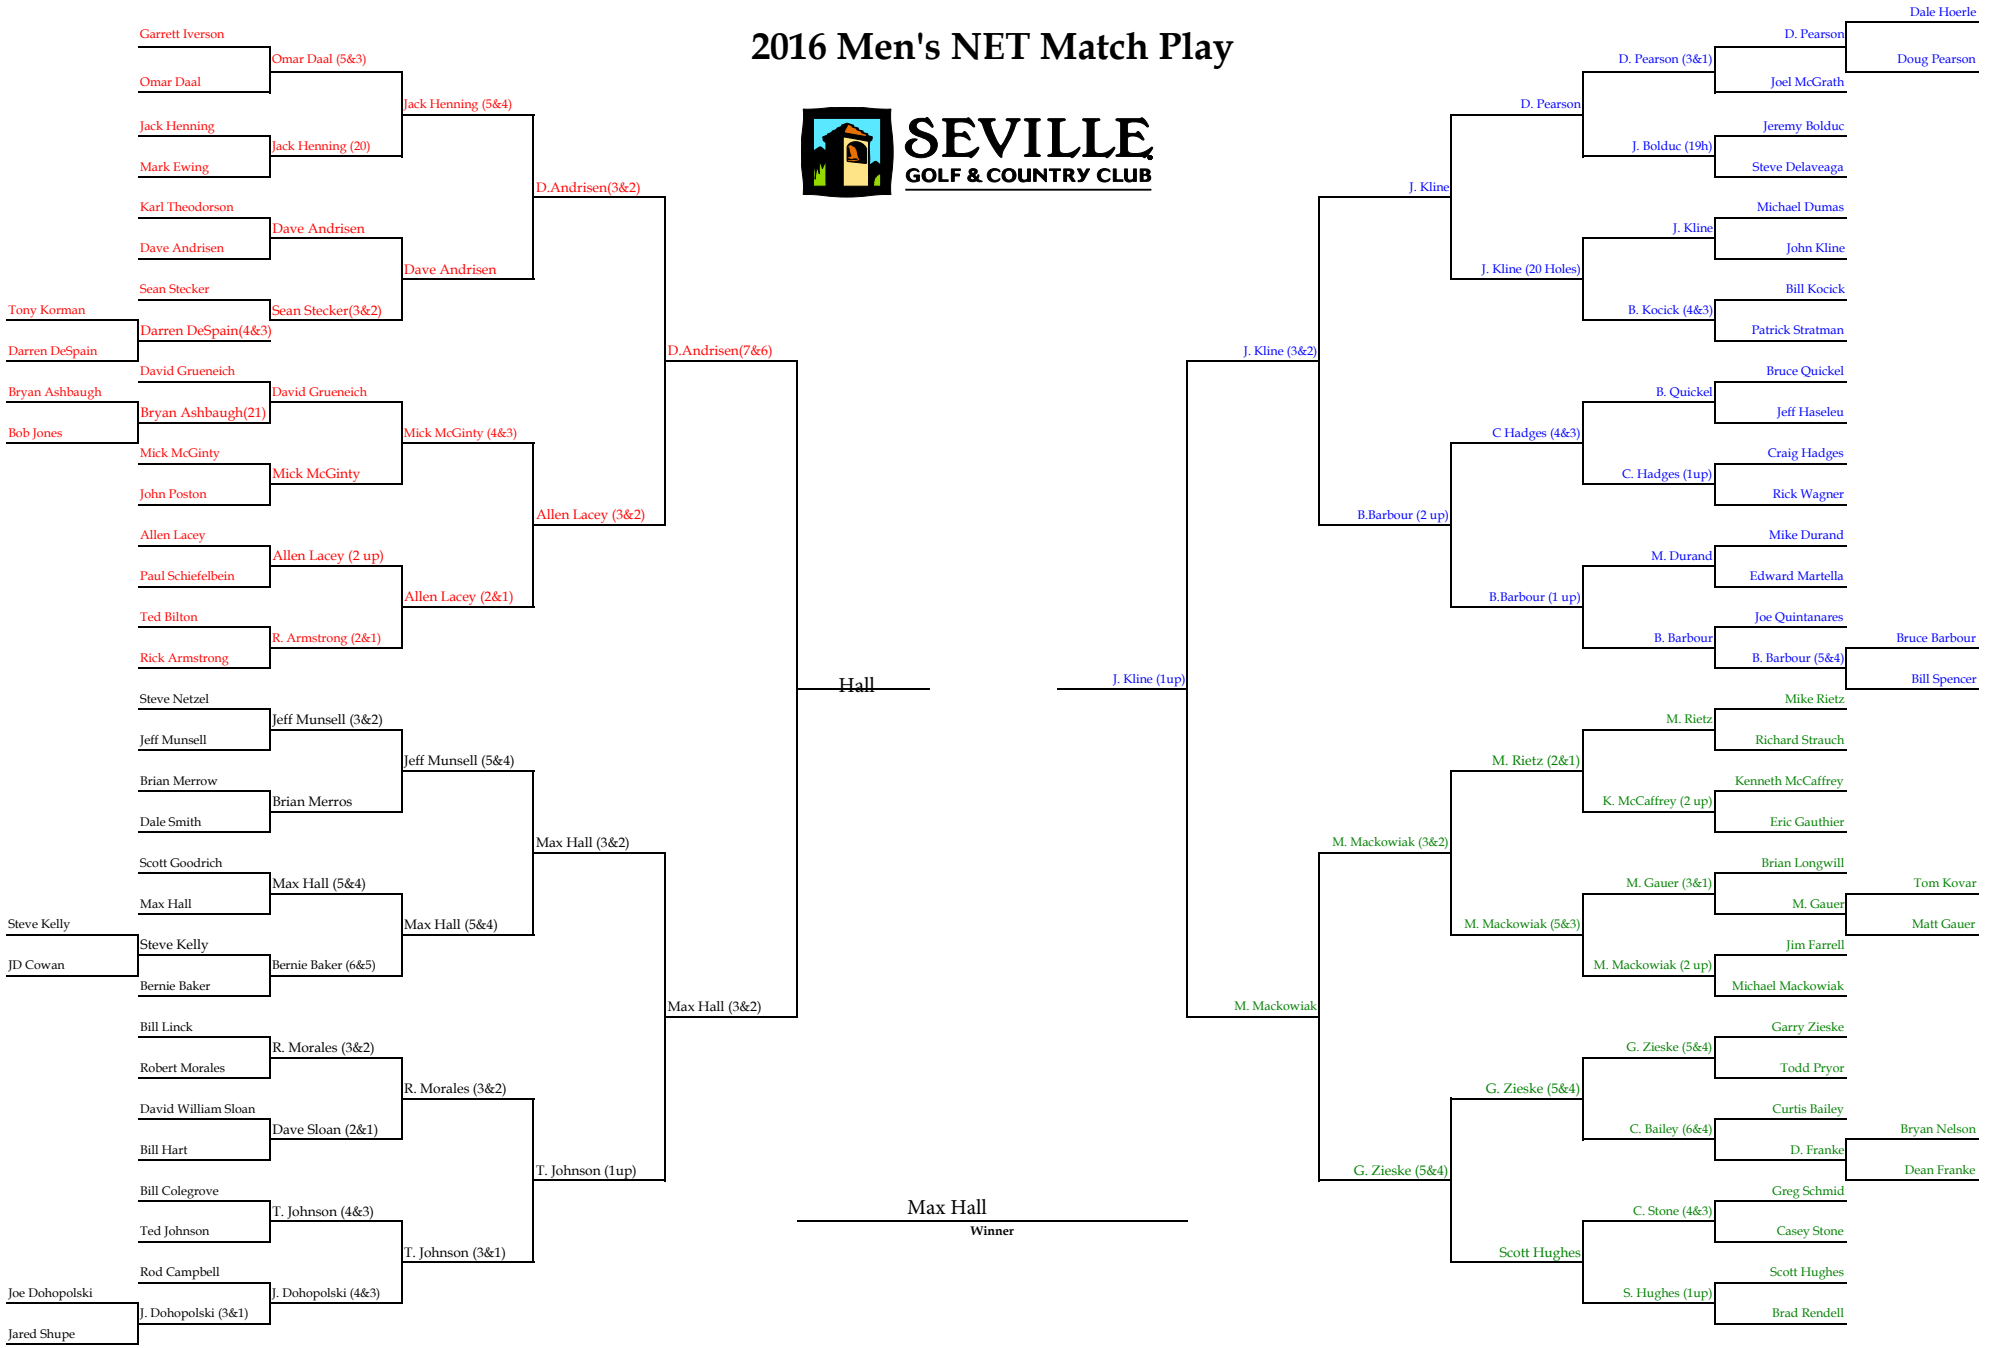

2016 Men's NET Match Play

Round 1 Deadline Feb 11th Round 2 Deadline Mar 11th Round 3 Deadline Apr 11th Round 4 Deadline May 11th Round 5 Deadline Nov 15th Round 6 Deadline Nov 30th Round 7 Deadline Dec 31st Round 7 Deadline Dec 31st Round 6 Deadline Nov 30th Round 5 Deadline Nov 15th Round 4 Deadline May 11th Round 3 Deadline Apr 11th Round 2 Deadline Mar 11th Round 1 Deadline Feb 11th