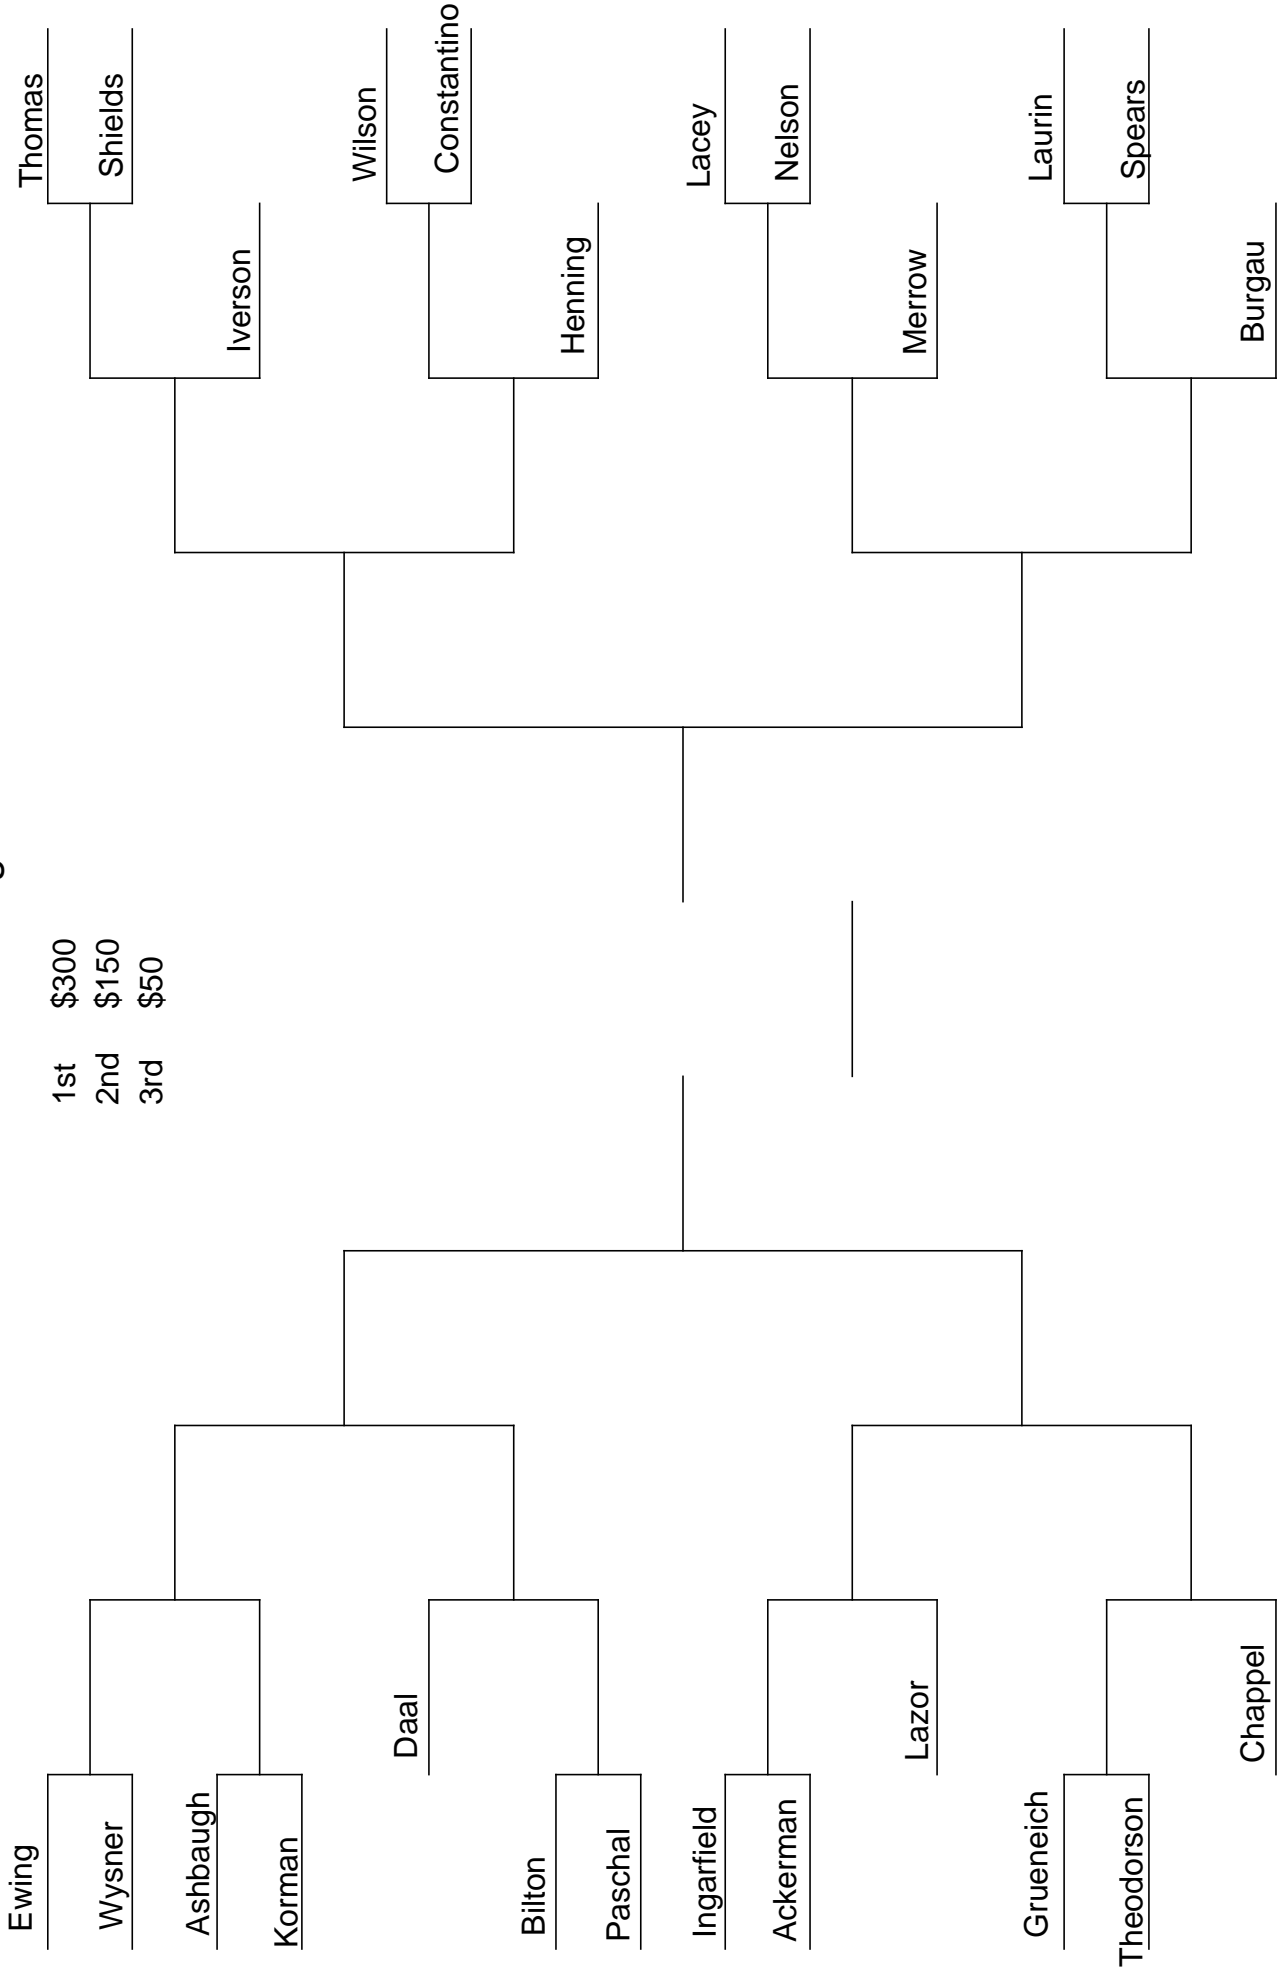

# Mens Gross Singles

1st \$300  
 2nd \$150  
 3rd \$50

3/5      4/2      5/14      12/30      12/3      5/14      4/2      3/5