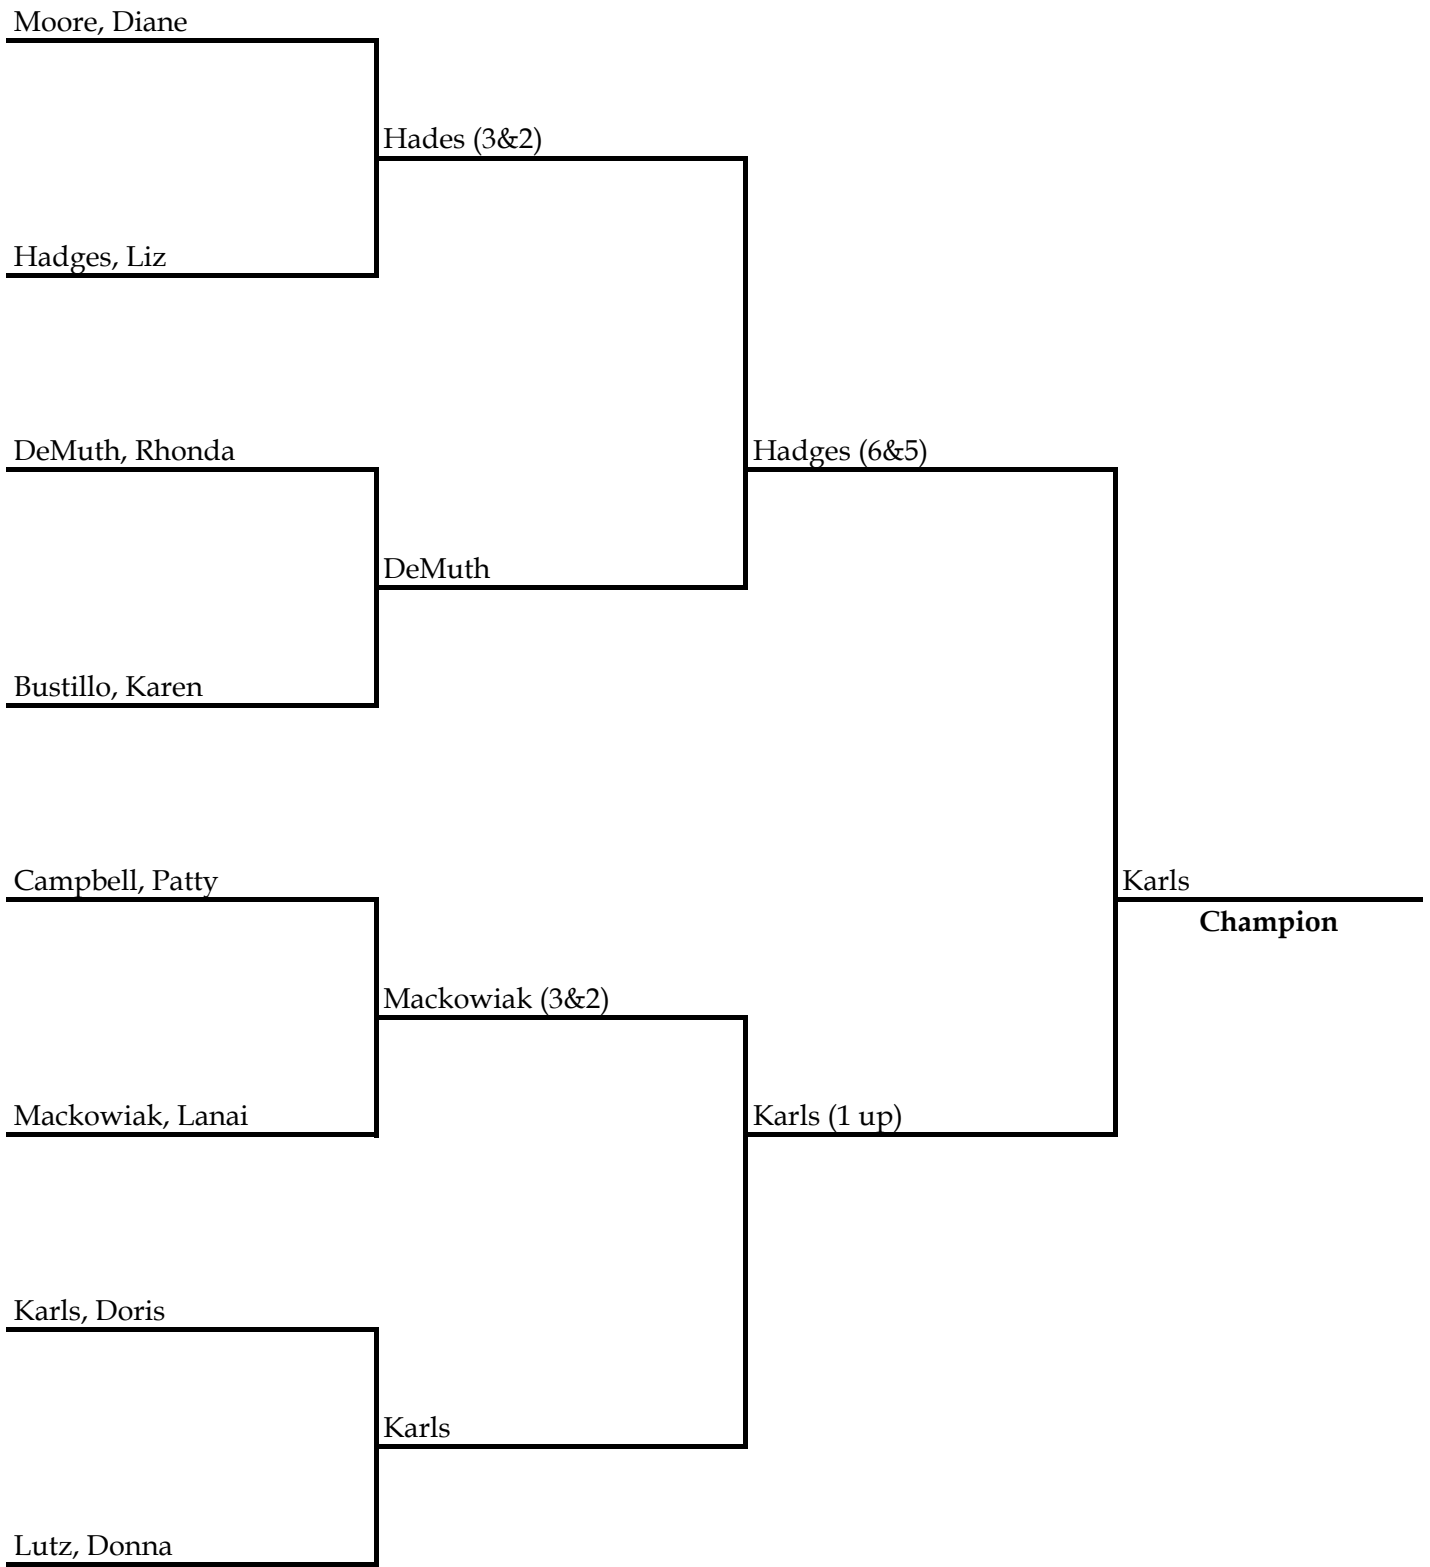

2016 Ladies' Match Play Championship

Deadline
March 26th

Deadline
April 15th

Deadline
April 30th