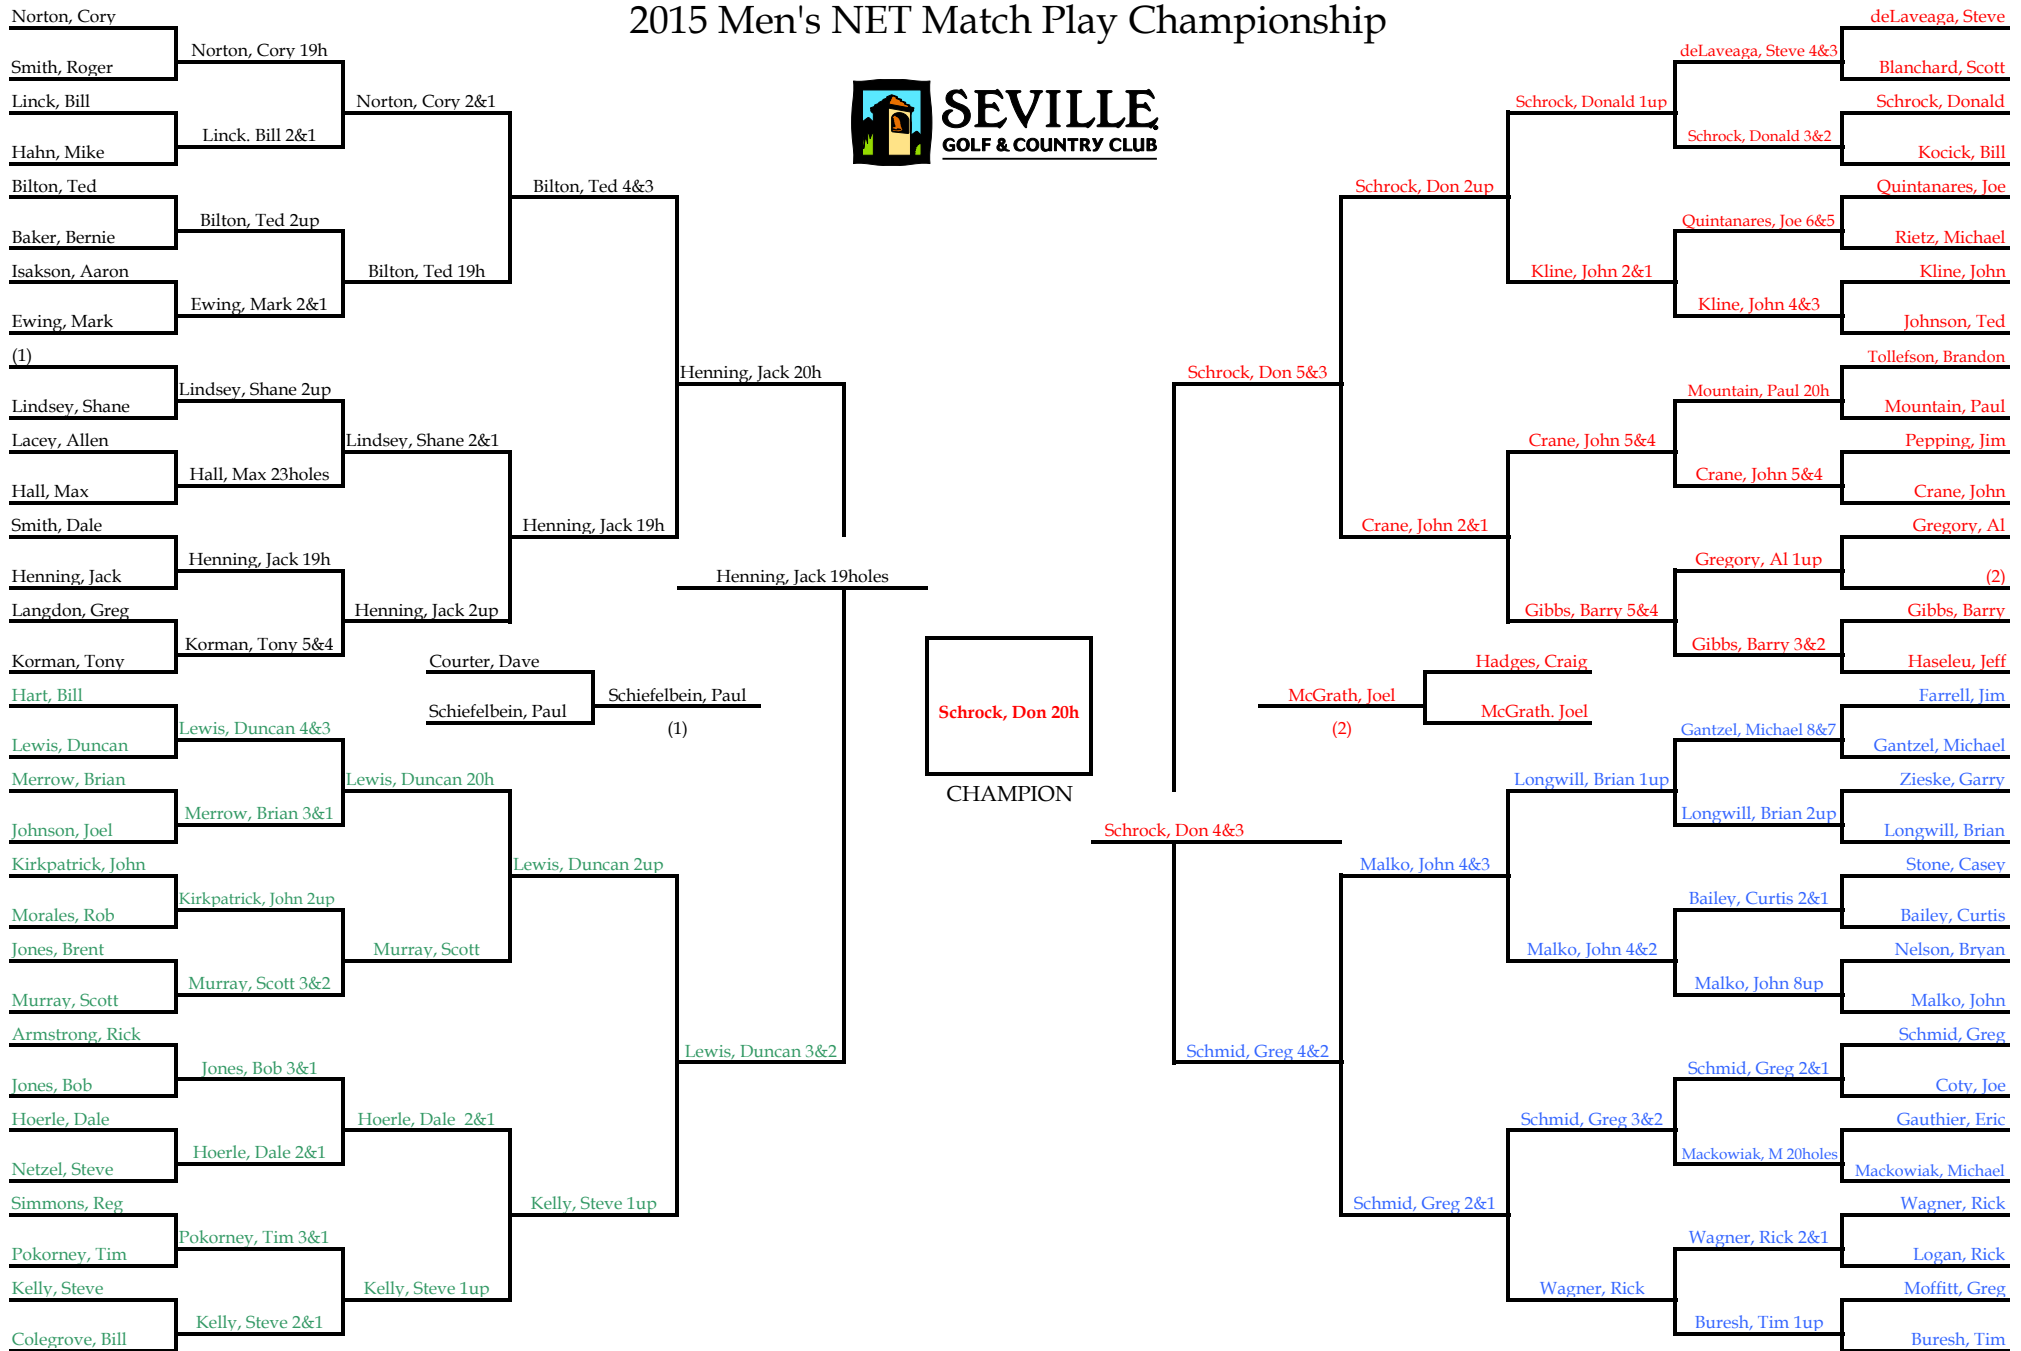

# 2015 Men's NET Match Play Championship

Round 1 Deadline	Round 2 Deadline	Round 3 Deadline	Round 4 Deadline	Round 5 Deadline	Round 6 Deadline	Round 5 Deadline	Round 4 Deadline	Round 3 Deadline	Round 2 Deadline	Round 1 Deadline
January 31st	February 28th	March 31st	April 30th	November 31st	December 31st	November 31st	April 30th	March 31st	February 28th	January 31st