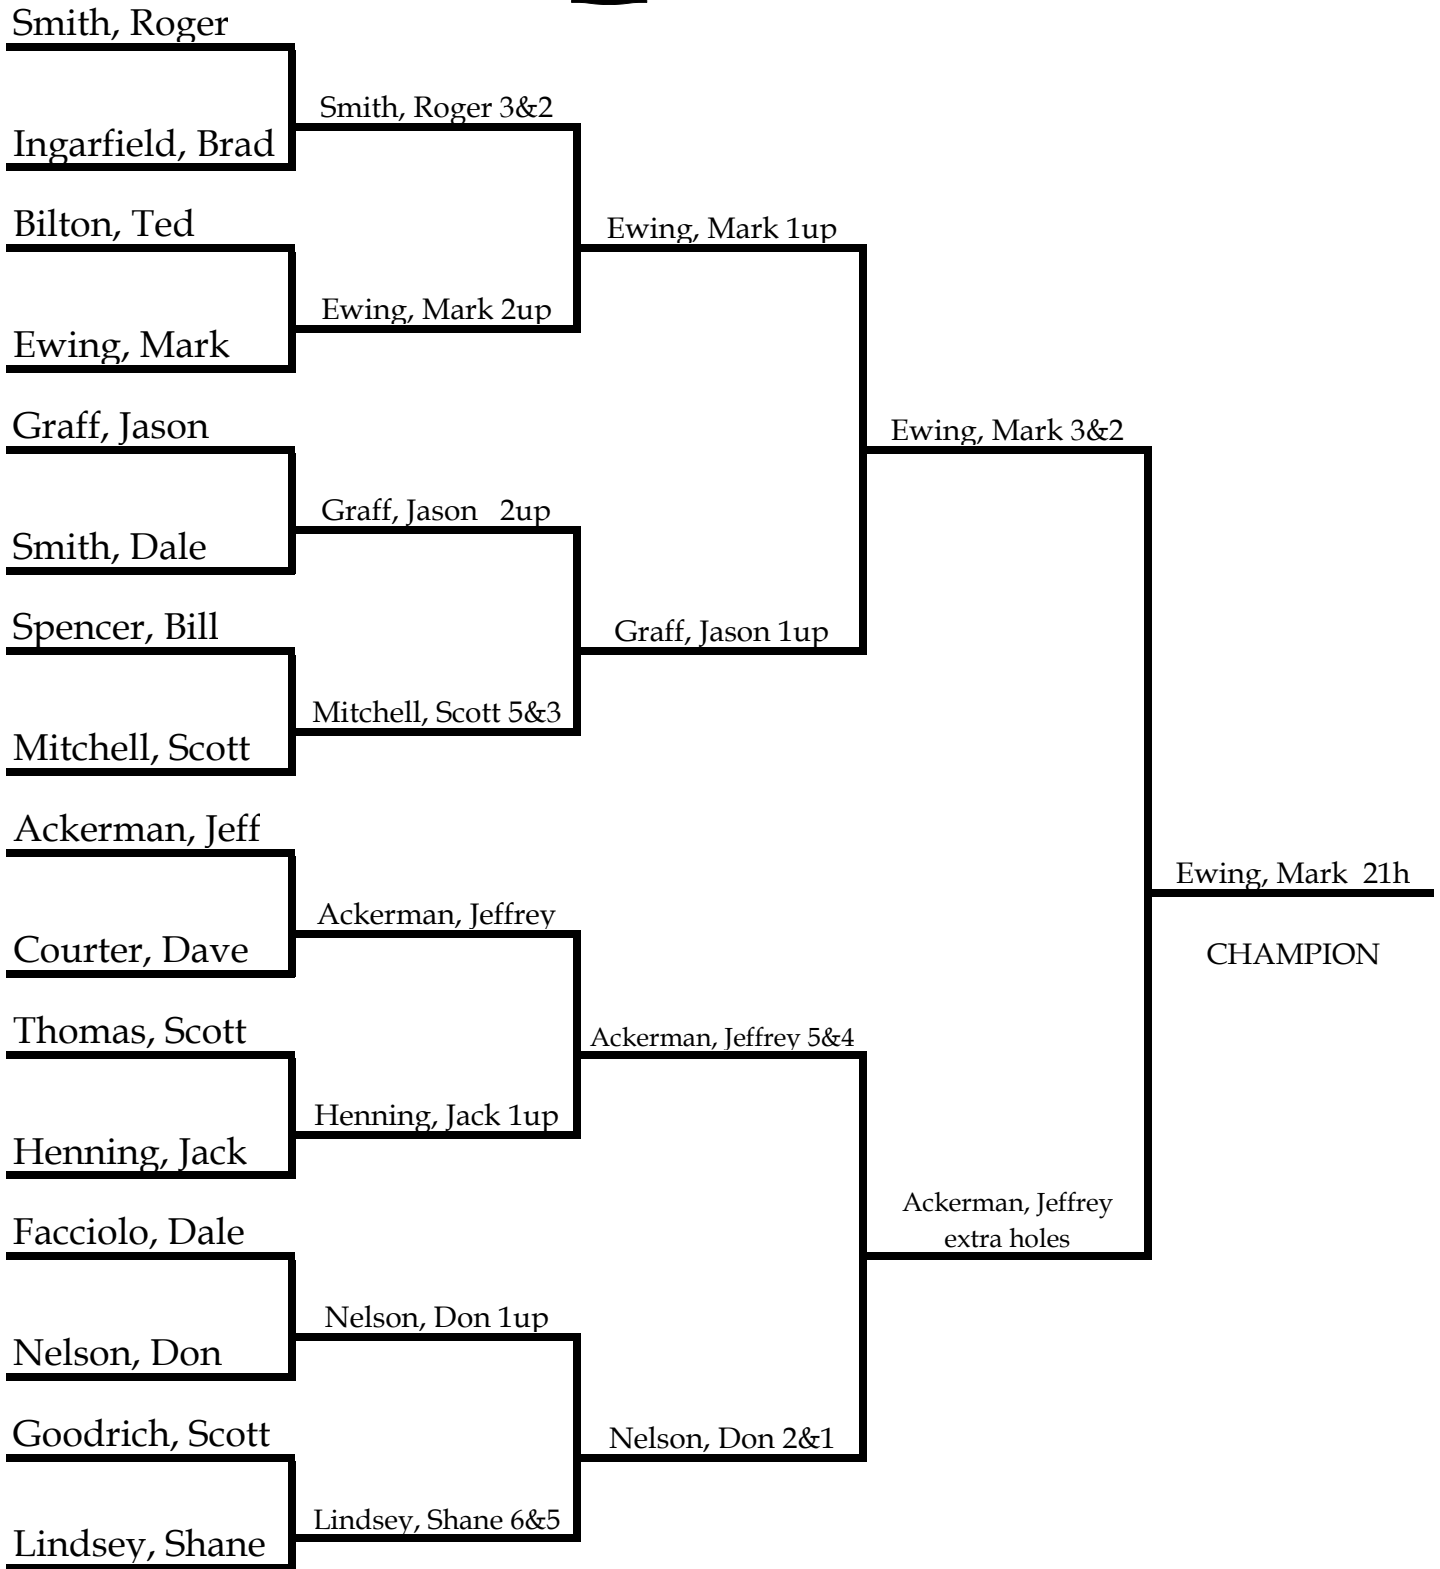

# 2015 Men's GROSS Match Play Championship

Round 1 Deadline  
February 15th

Round 2 Deadline  
March 31st

Round 3 Deadline  
November 15th

Round 4 Deadline  
December 31st