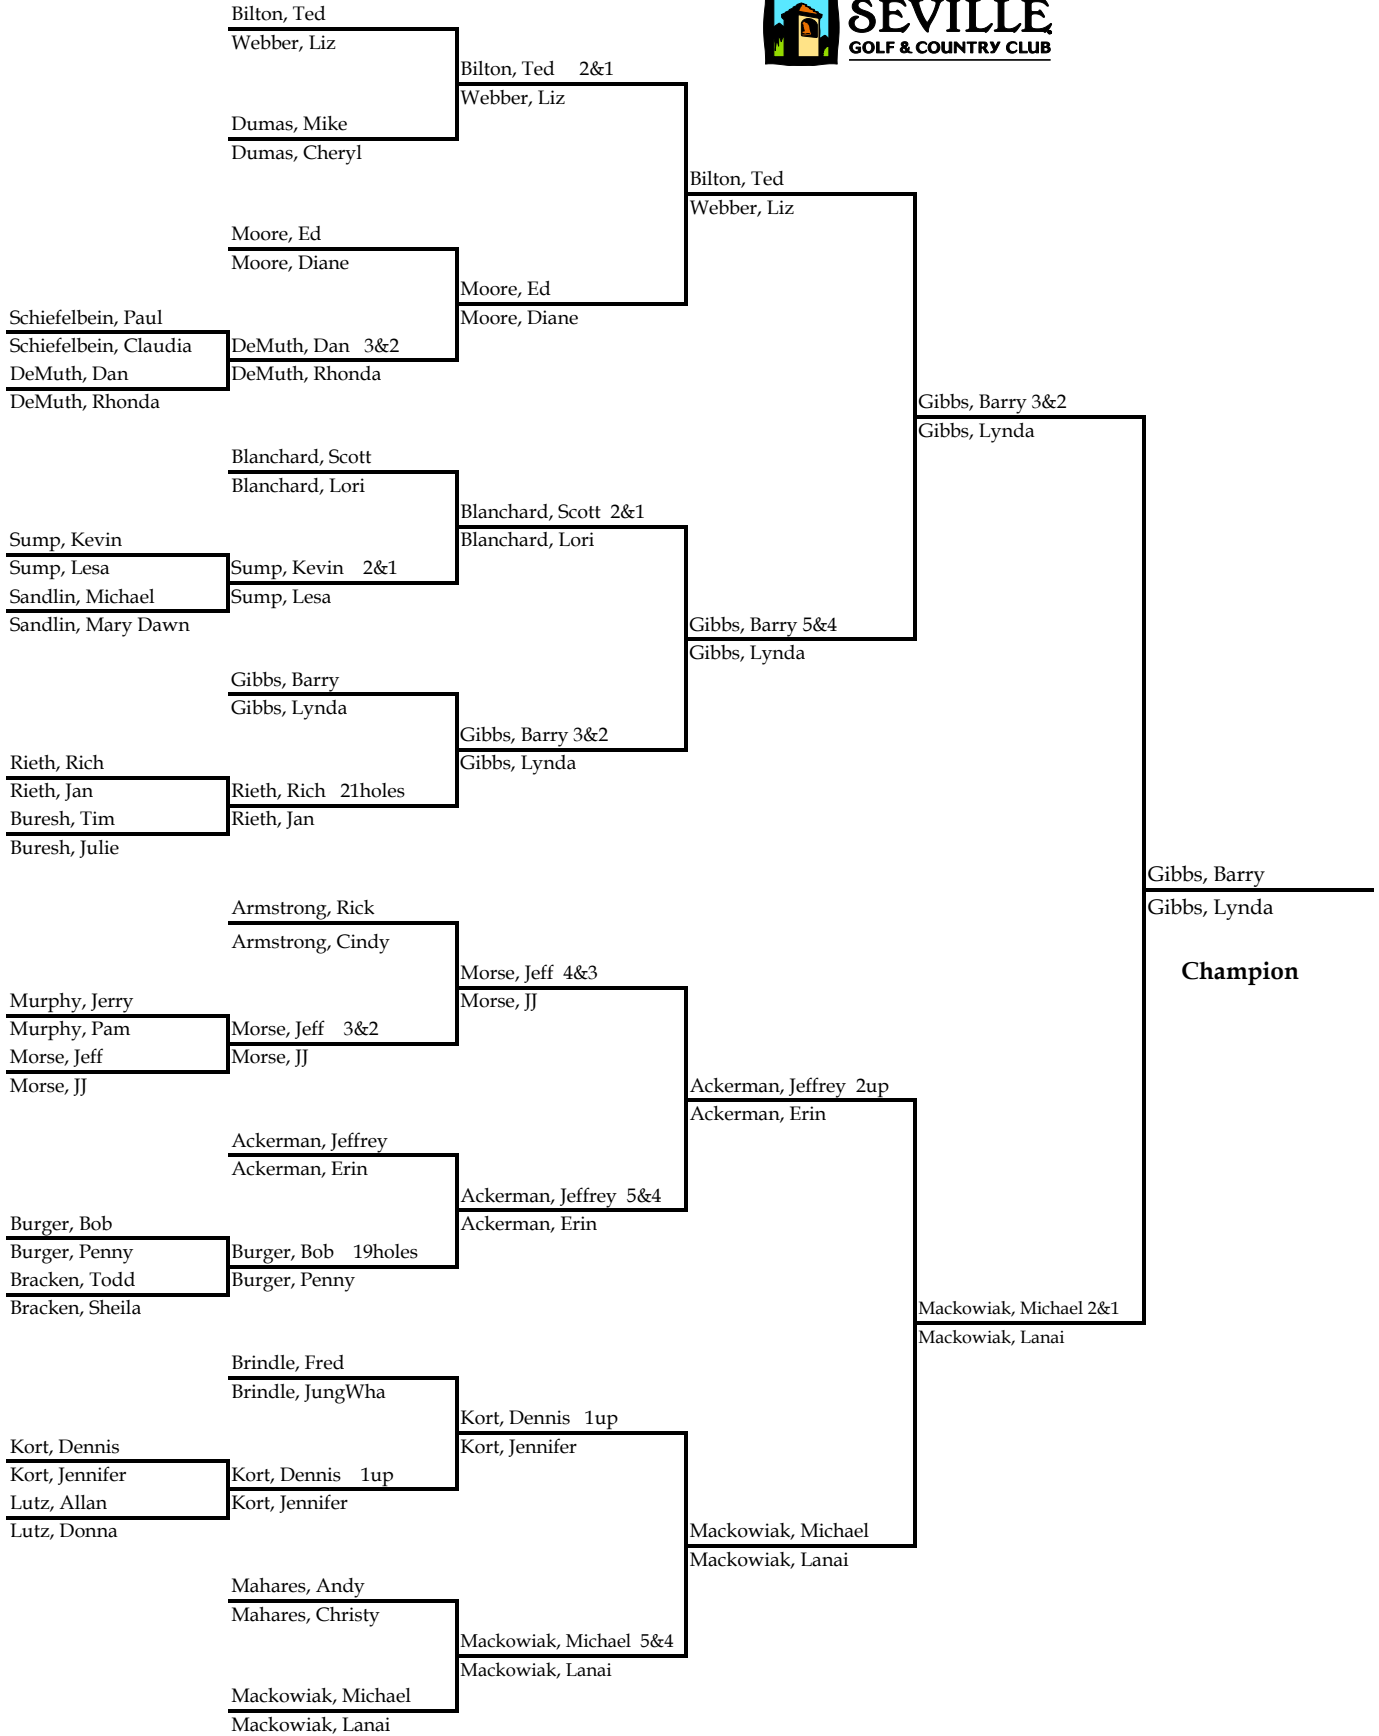

2015 Couples NET Fourball Match Play Championship

Deadline
January 31st

Deadline
February 28th

Deadline
March 31st

Deadline
November 15th

Deadline
December 31st