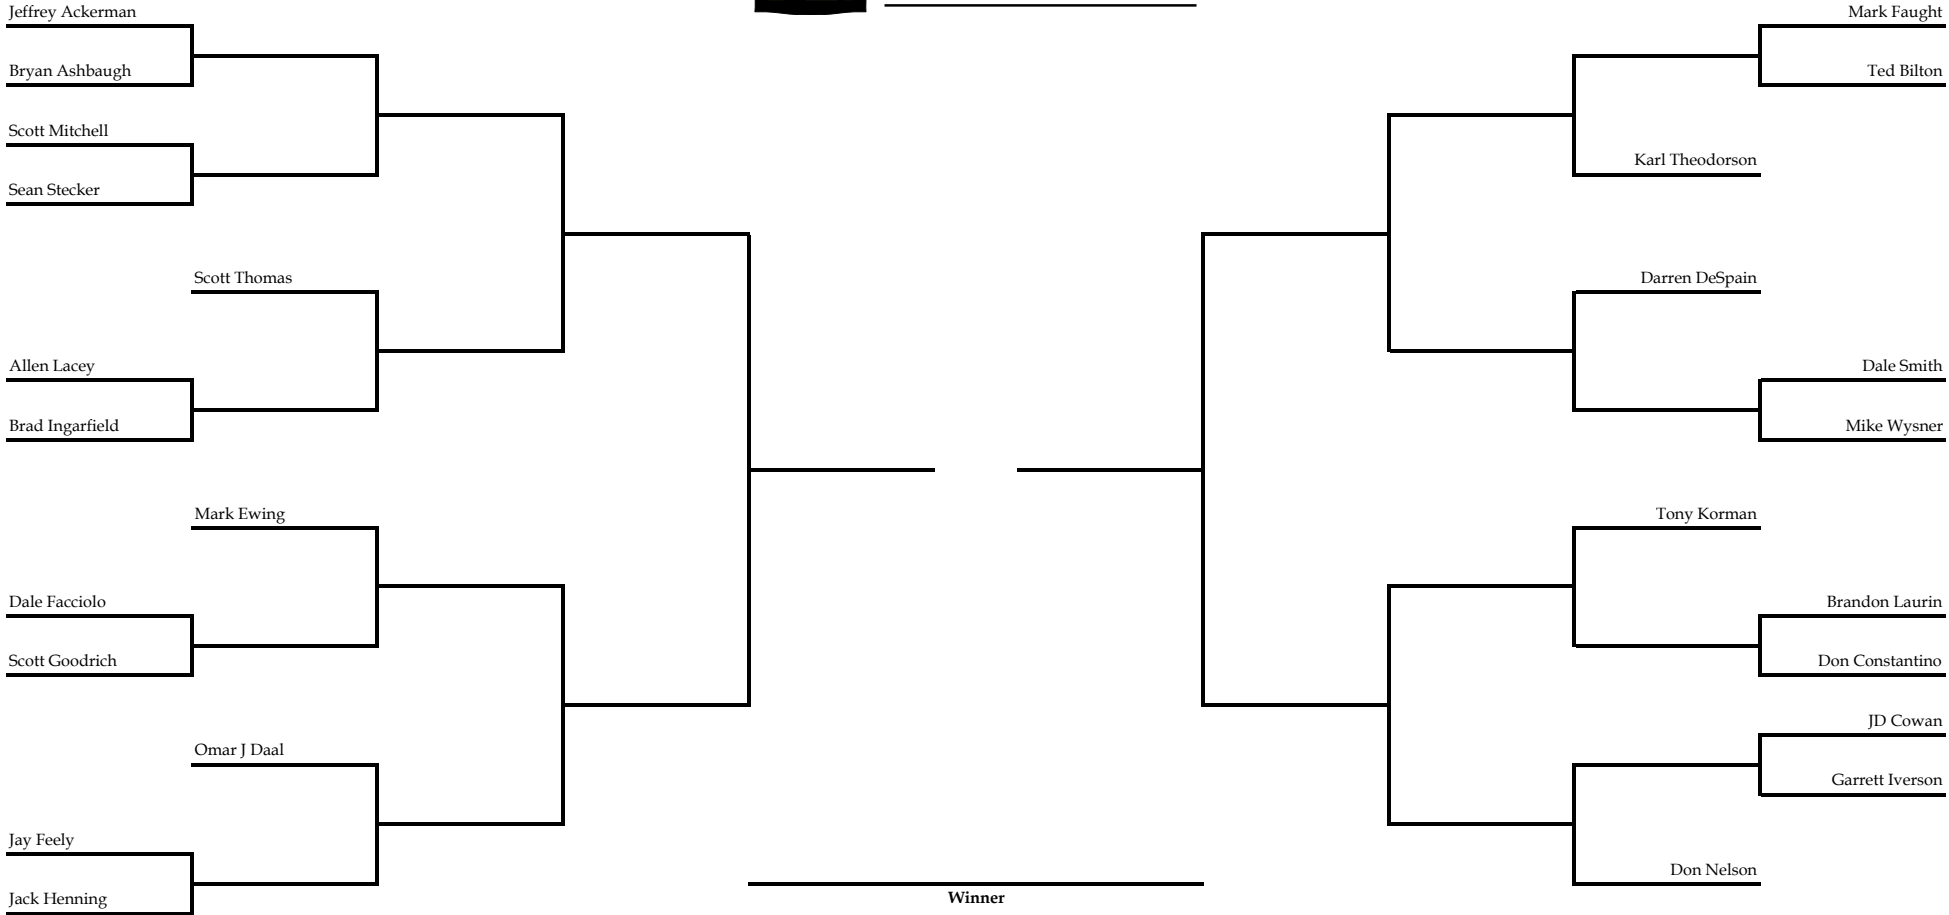

2016 Men's GROSS Match Play

Round 1 Deadline Feb 15th Round 2 Deadline Mar 15th Round 3 Deadline Apr 15th Round 4 Deadline May 15th Round 5 Deadline Nov 30th Round 5 Deadline Nov 30th Round 4 Deadline May 15th Round 3 Deadline Apr 15th Round 2 Deadline Mar 15th Round 1 Deadline Feb 15th