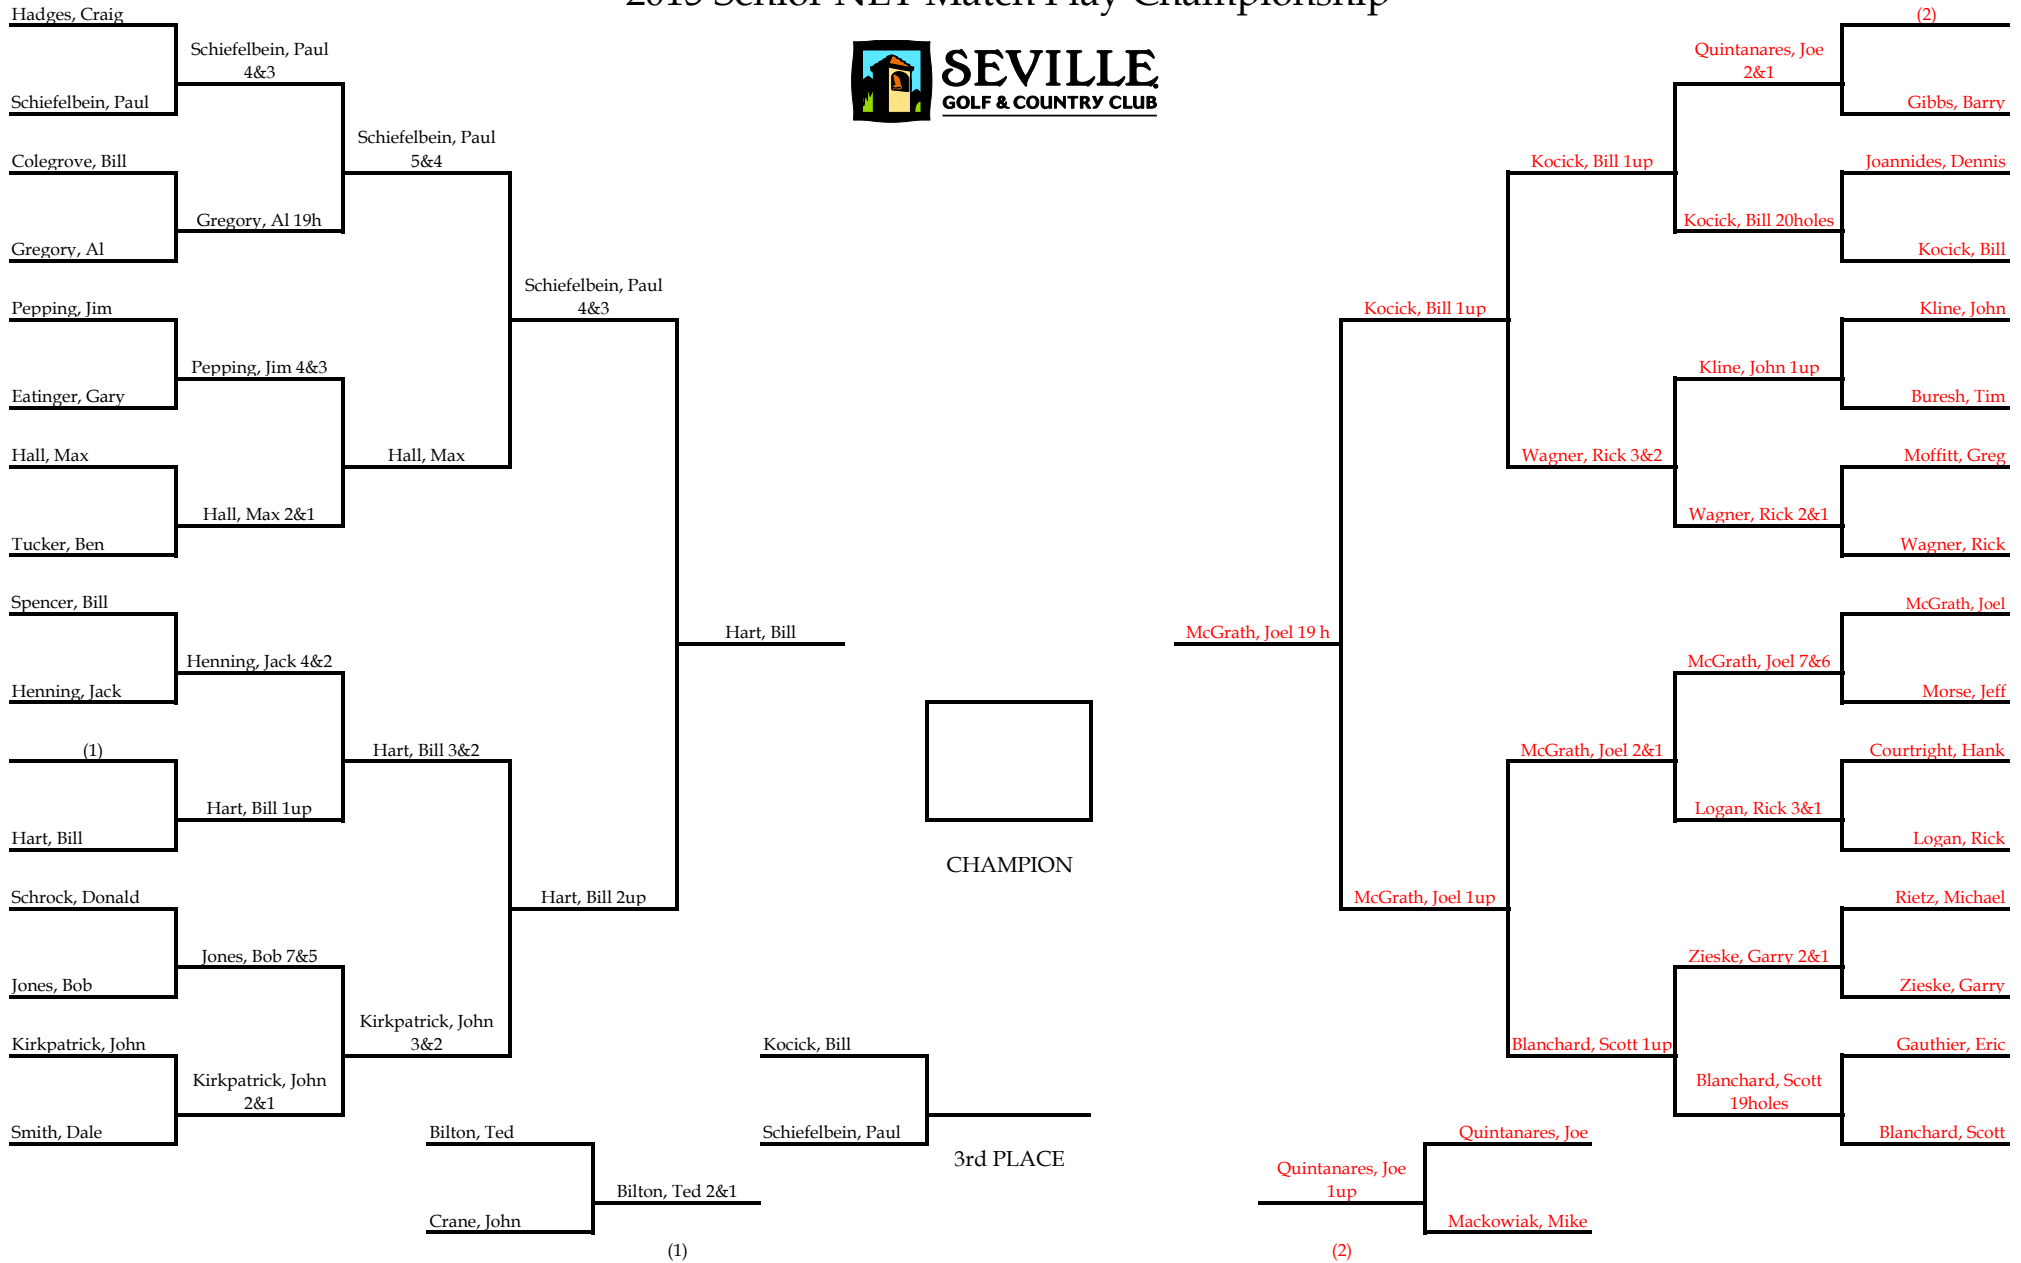

2015 Senior NET Match Play Championship

Round 1 Deadline February 14th
 Round 2 Deadline March 31st
 Round 3 Deadline April 30th
 Round 4 Deadline November 30th
 Round 5 Deadline December 31st

Round 5 Deadline December 31st
 Round 4 Deadline November 30th
 Round 3 Deadline April 30th
 Round 2 Deadline March 31st
 Round 1 Deadline February 14th