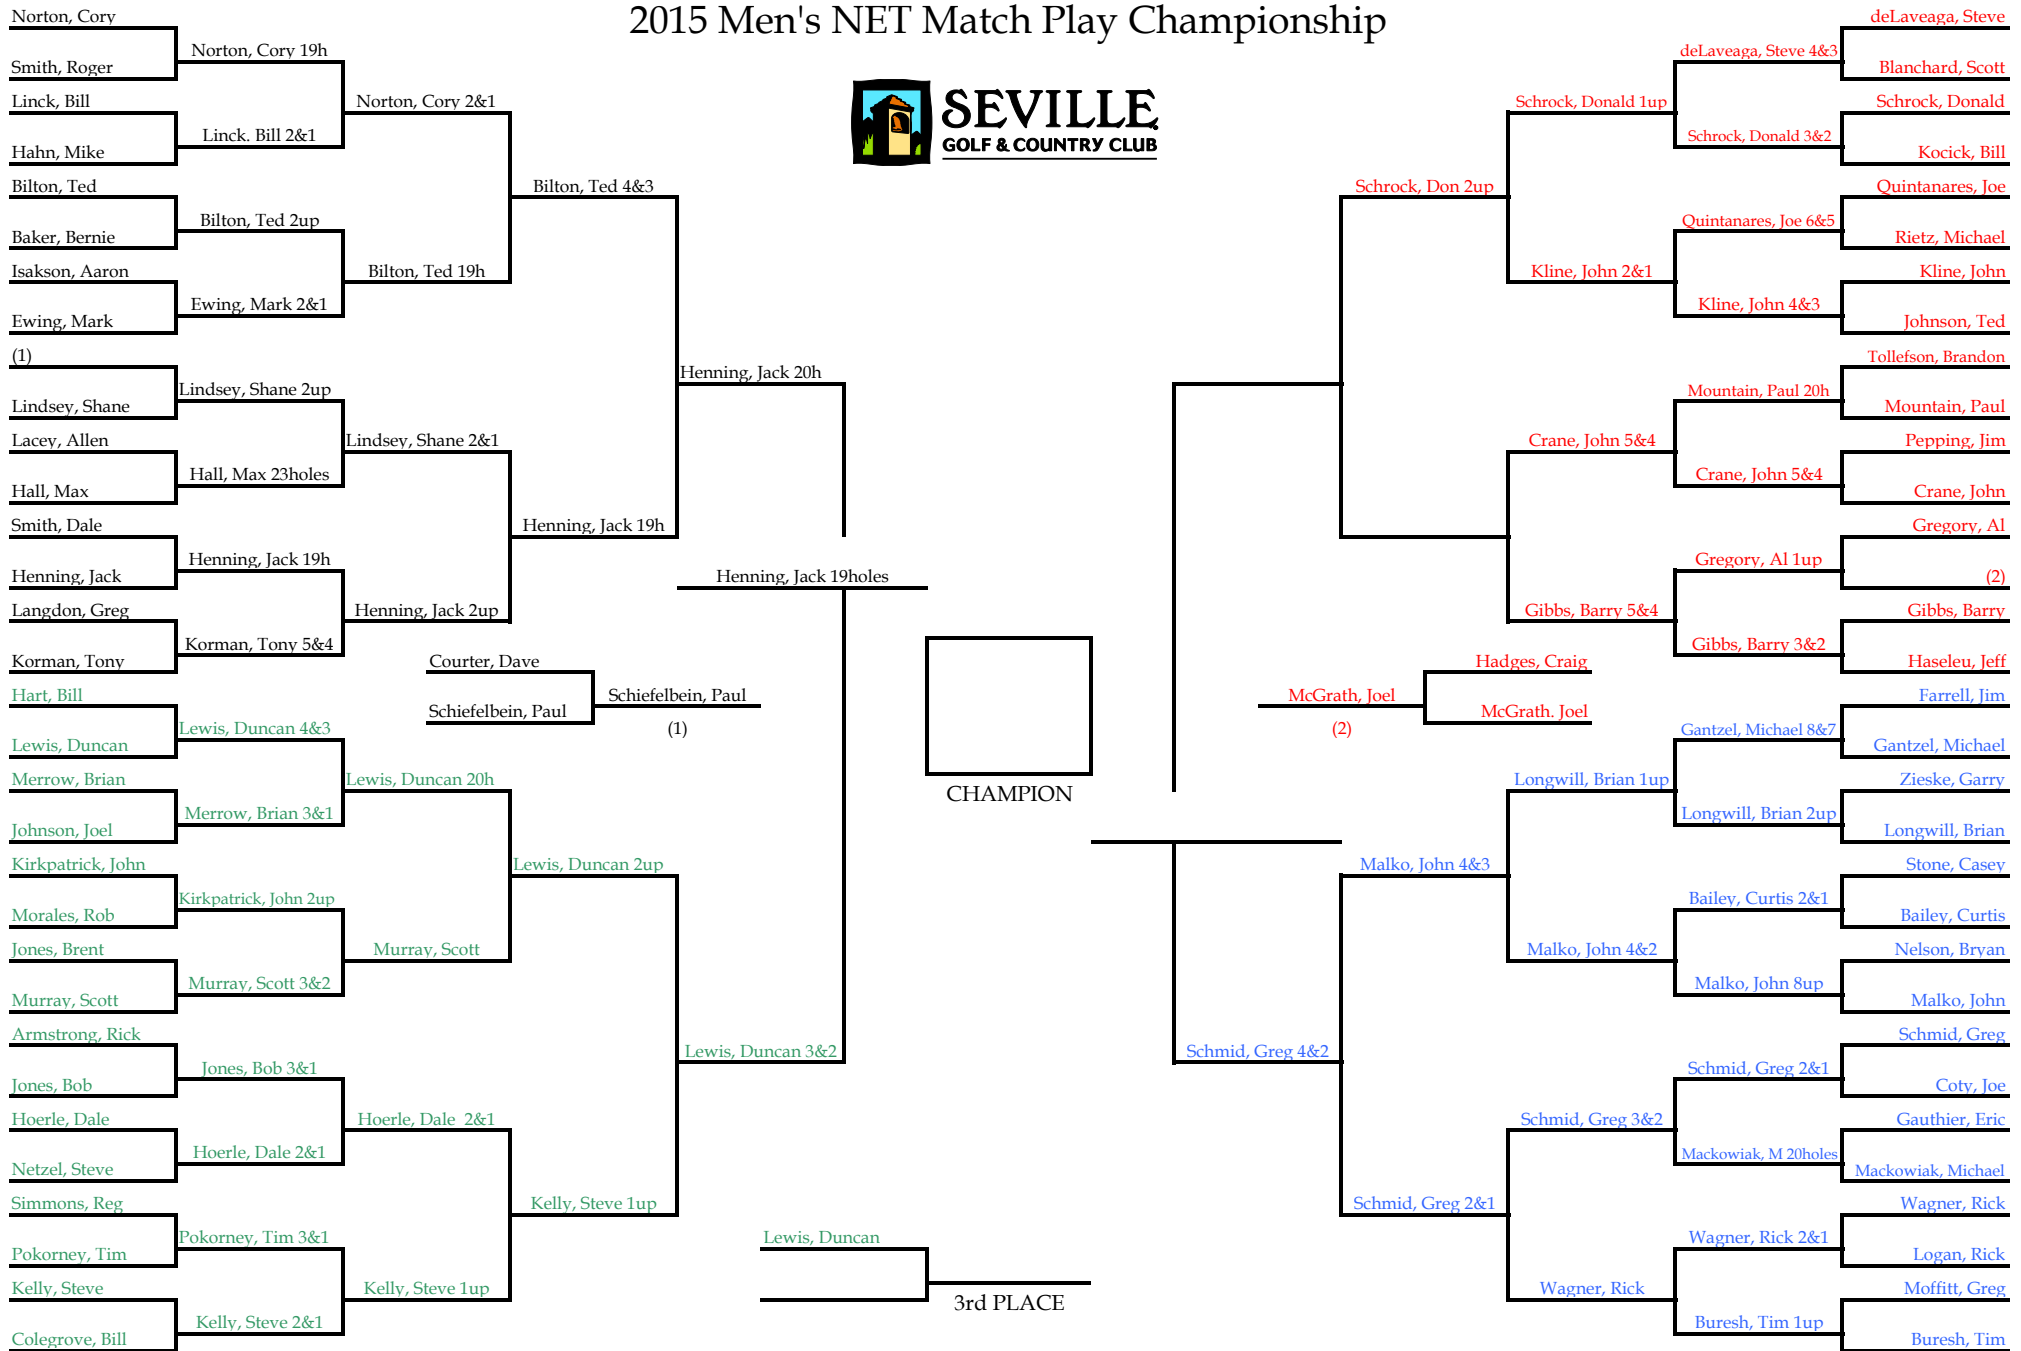

2015 Men's NET Match Play Championship

Round 1 Deadline	Round 2 Deadline	Round 3 Deadline	Round 4 Deadline	Round 5 Deadline	Round 6 Deadline	Round 5 Deadline	Round 4 Deadline	Round 3 Deadline	Round 2 Deadline	Round 1 Deadline
January 31st	February 28th	March 31st	April 30th	November 31st	December 31st	November 31st	April 30th	March 31st	February 28th	January 31st