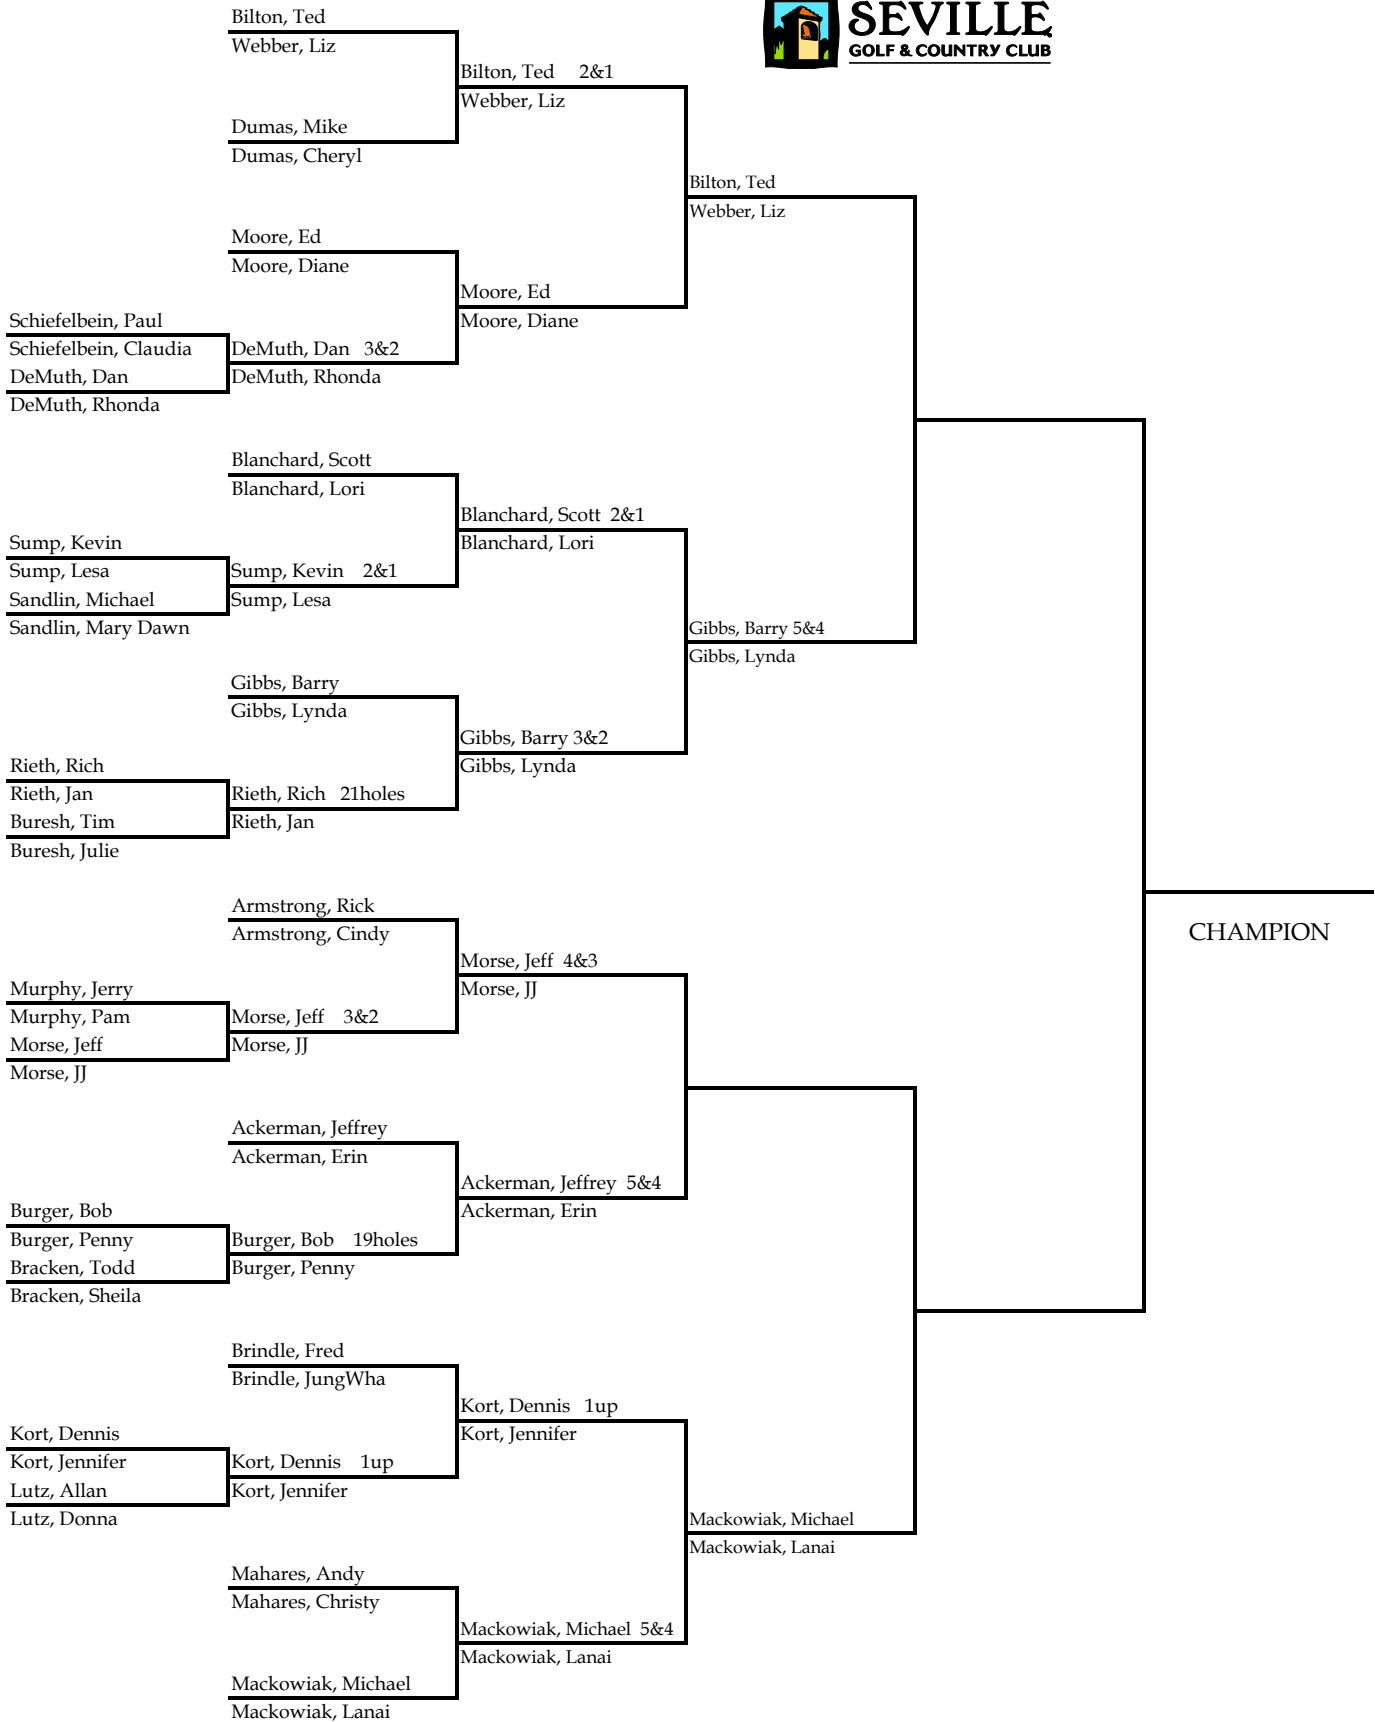

2015 Couples NET Fourball Match Play Championship

Deadline
January 31st

Deadline
February 28th

Deadline
March 31st

Deadline
November 15th

Deadline
December 31st