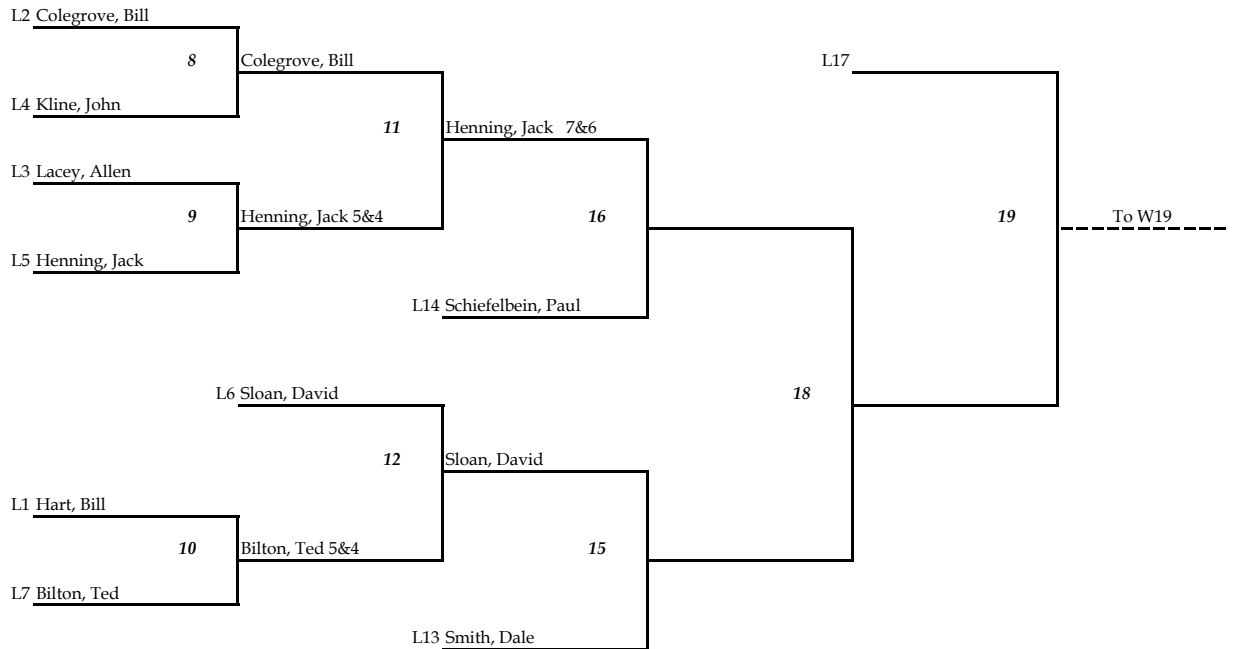

2015 Senior GROSS Match Play Championship

Deadline
January 31st

Deadline
February 28th

Deadline
March 31st

Deadline
Nov 30th

Deadline
Dec 28th

Deadline
Dec 30th

Deadline
March 31st