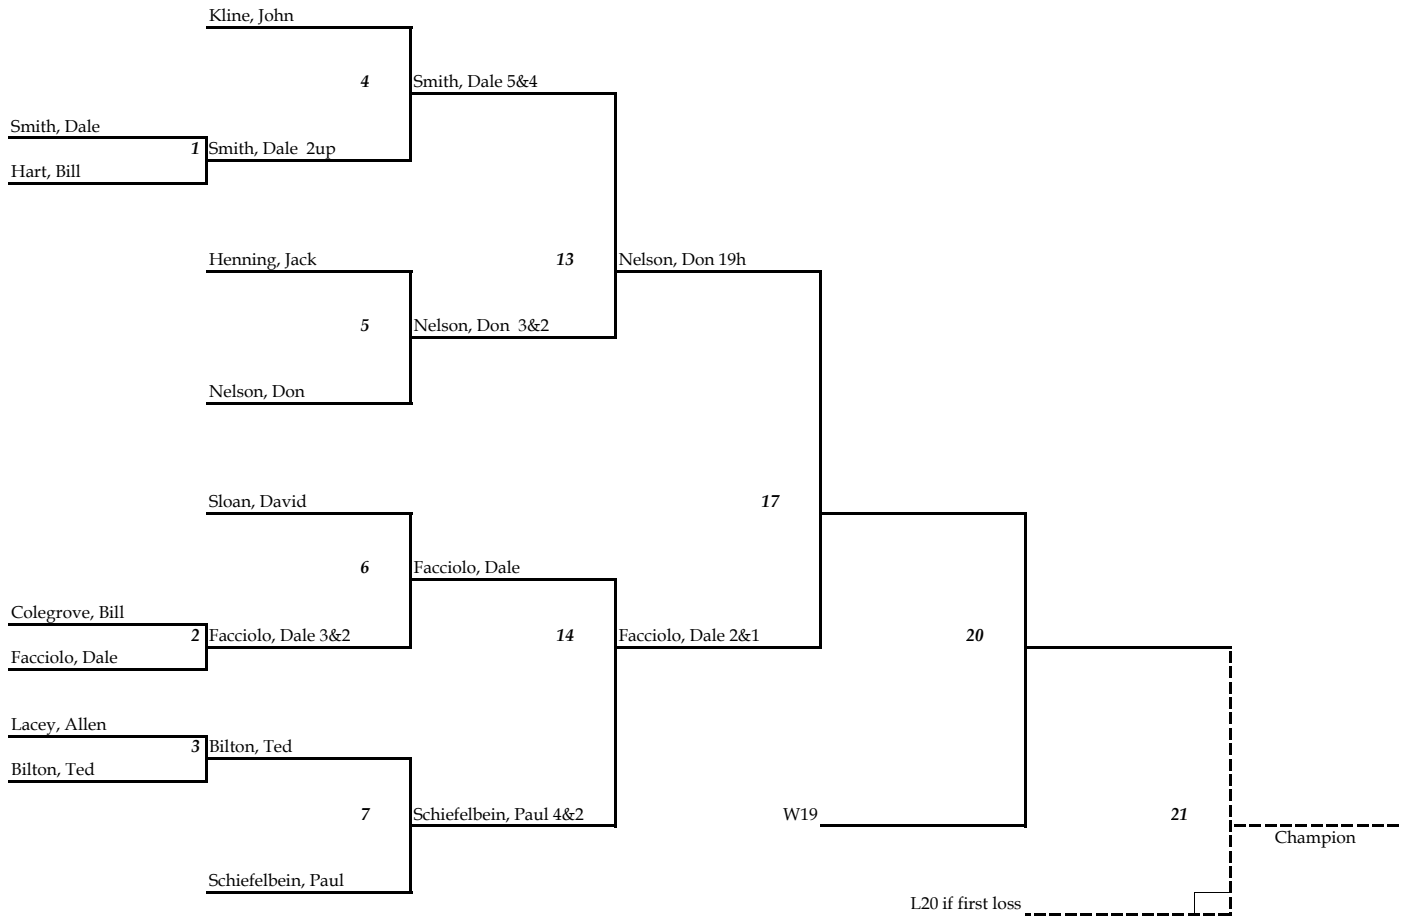

2015 Senior GROSS Match Play Championship

Deadline
January 31st

Deadline
February 28th

Deadline
March 31st

Deadline
Nov 30th

Deadline
Dec 28th

Deadline
Dec 30th

Deadline
March 31st