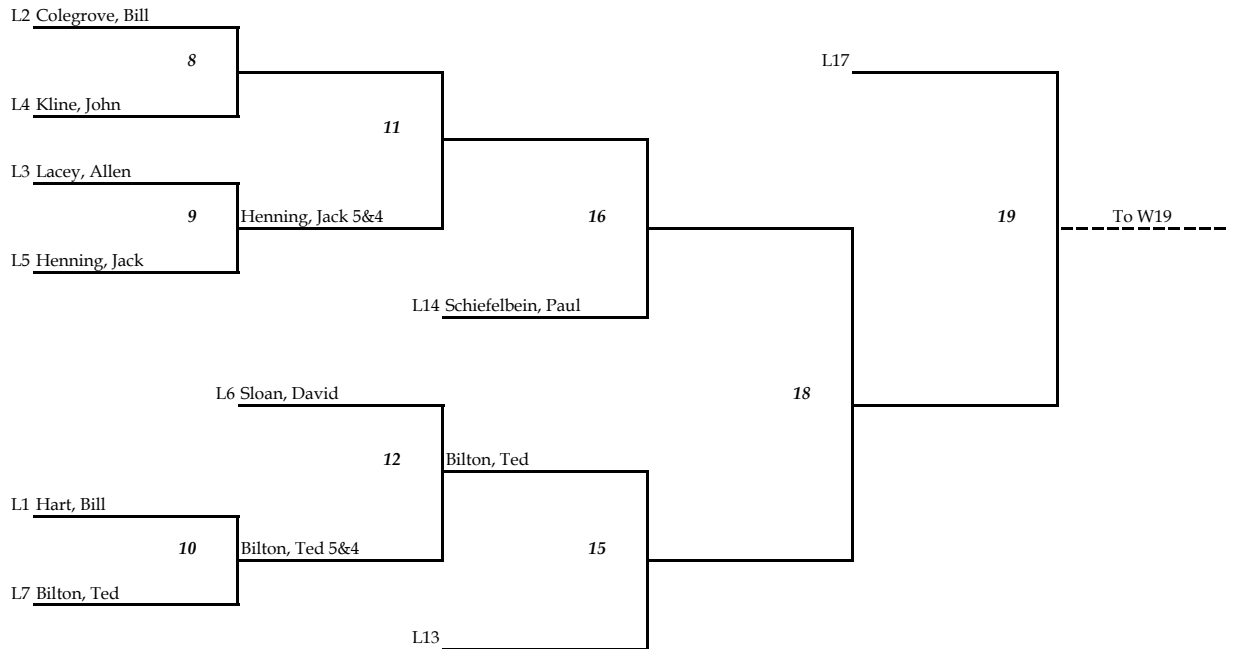

2015 Senior GROSS Match Play Championship

Deadline
January 31st

Deadline
February 28th

Deadline
March 31st

Deadline
Nov 30th

Deadline
Dec 28th

Deadline
Dec 30th

Deadline
March 31st