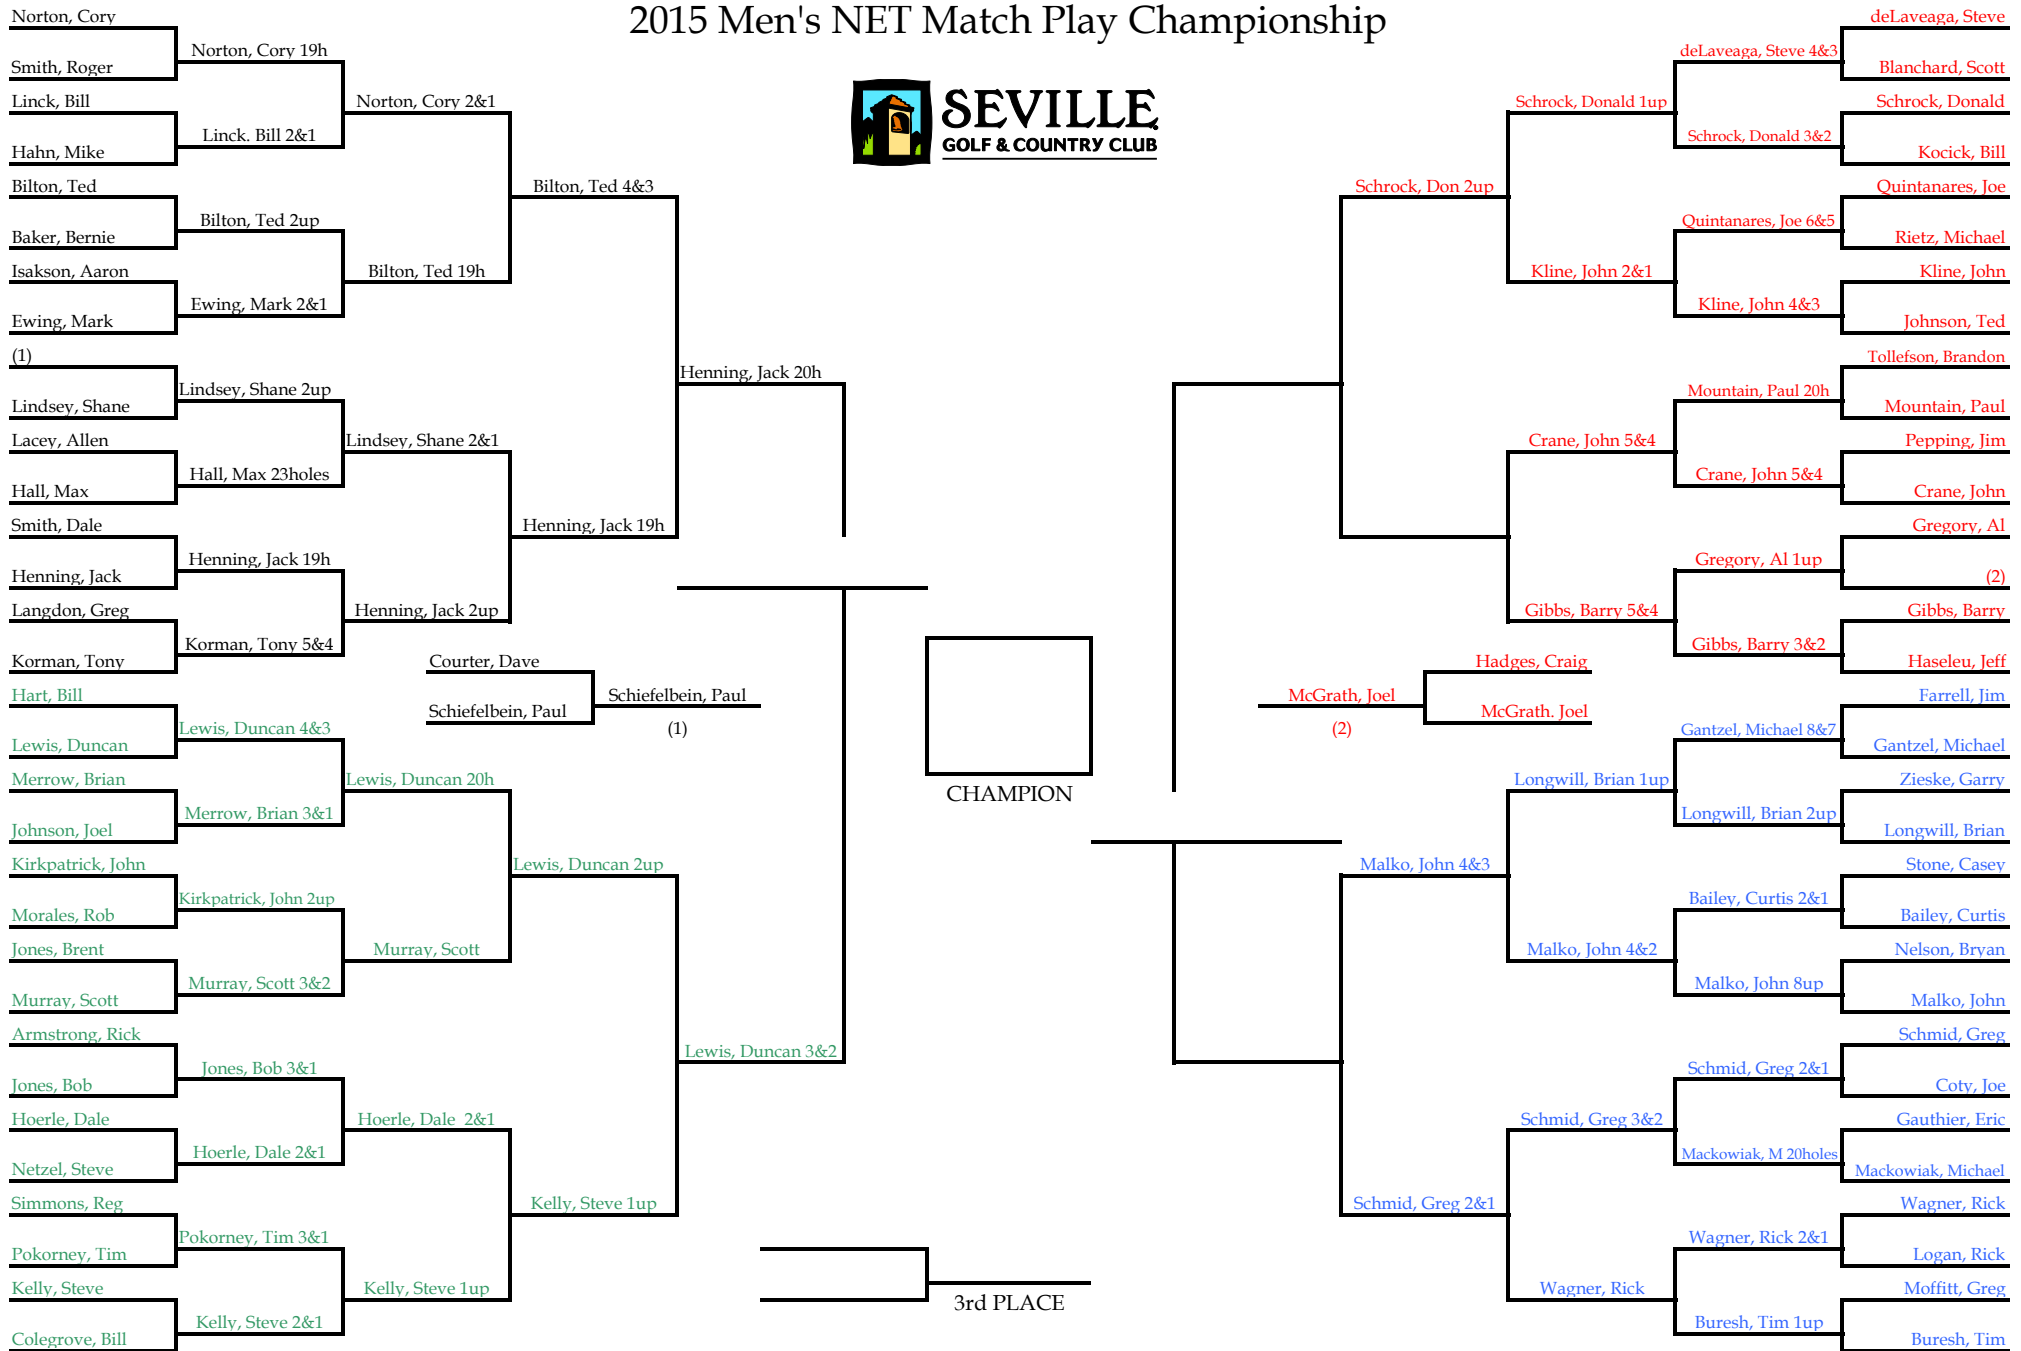

2015 Men's NET Match Play Championship

Round 1 Deadline January 31st Round 2 Deadline February 28th Round 3 Deadline March 31st Round 4 Deadline April 30th Round 5 Deadline November 31st Round 6 Deadline December 31st Round 5 Deadline November 31st Round 4 Deadline April 30th Round 3 Deadline March 31st Round 2 Deadline February 28th Round 1 Deadline January 31st