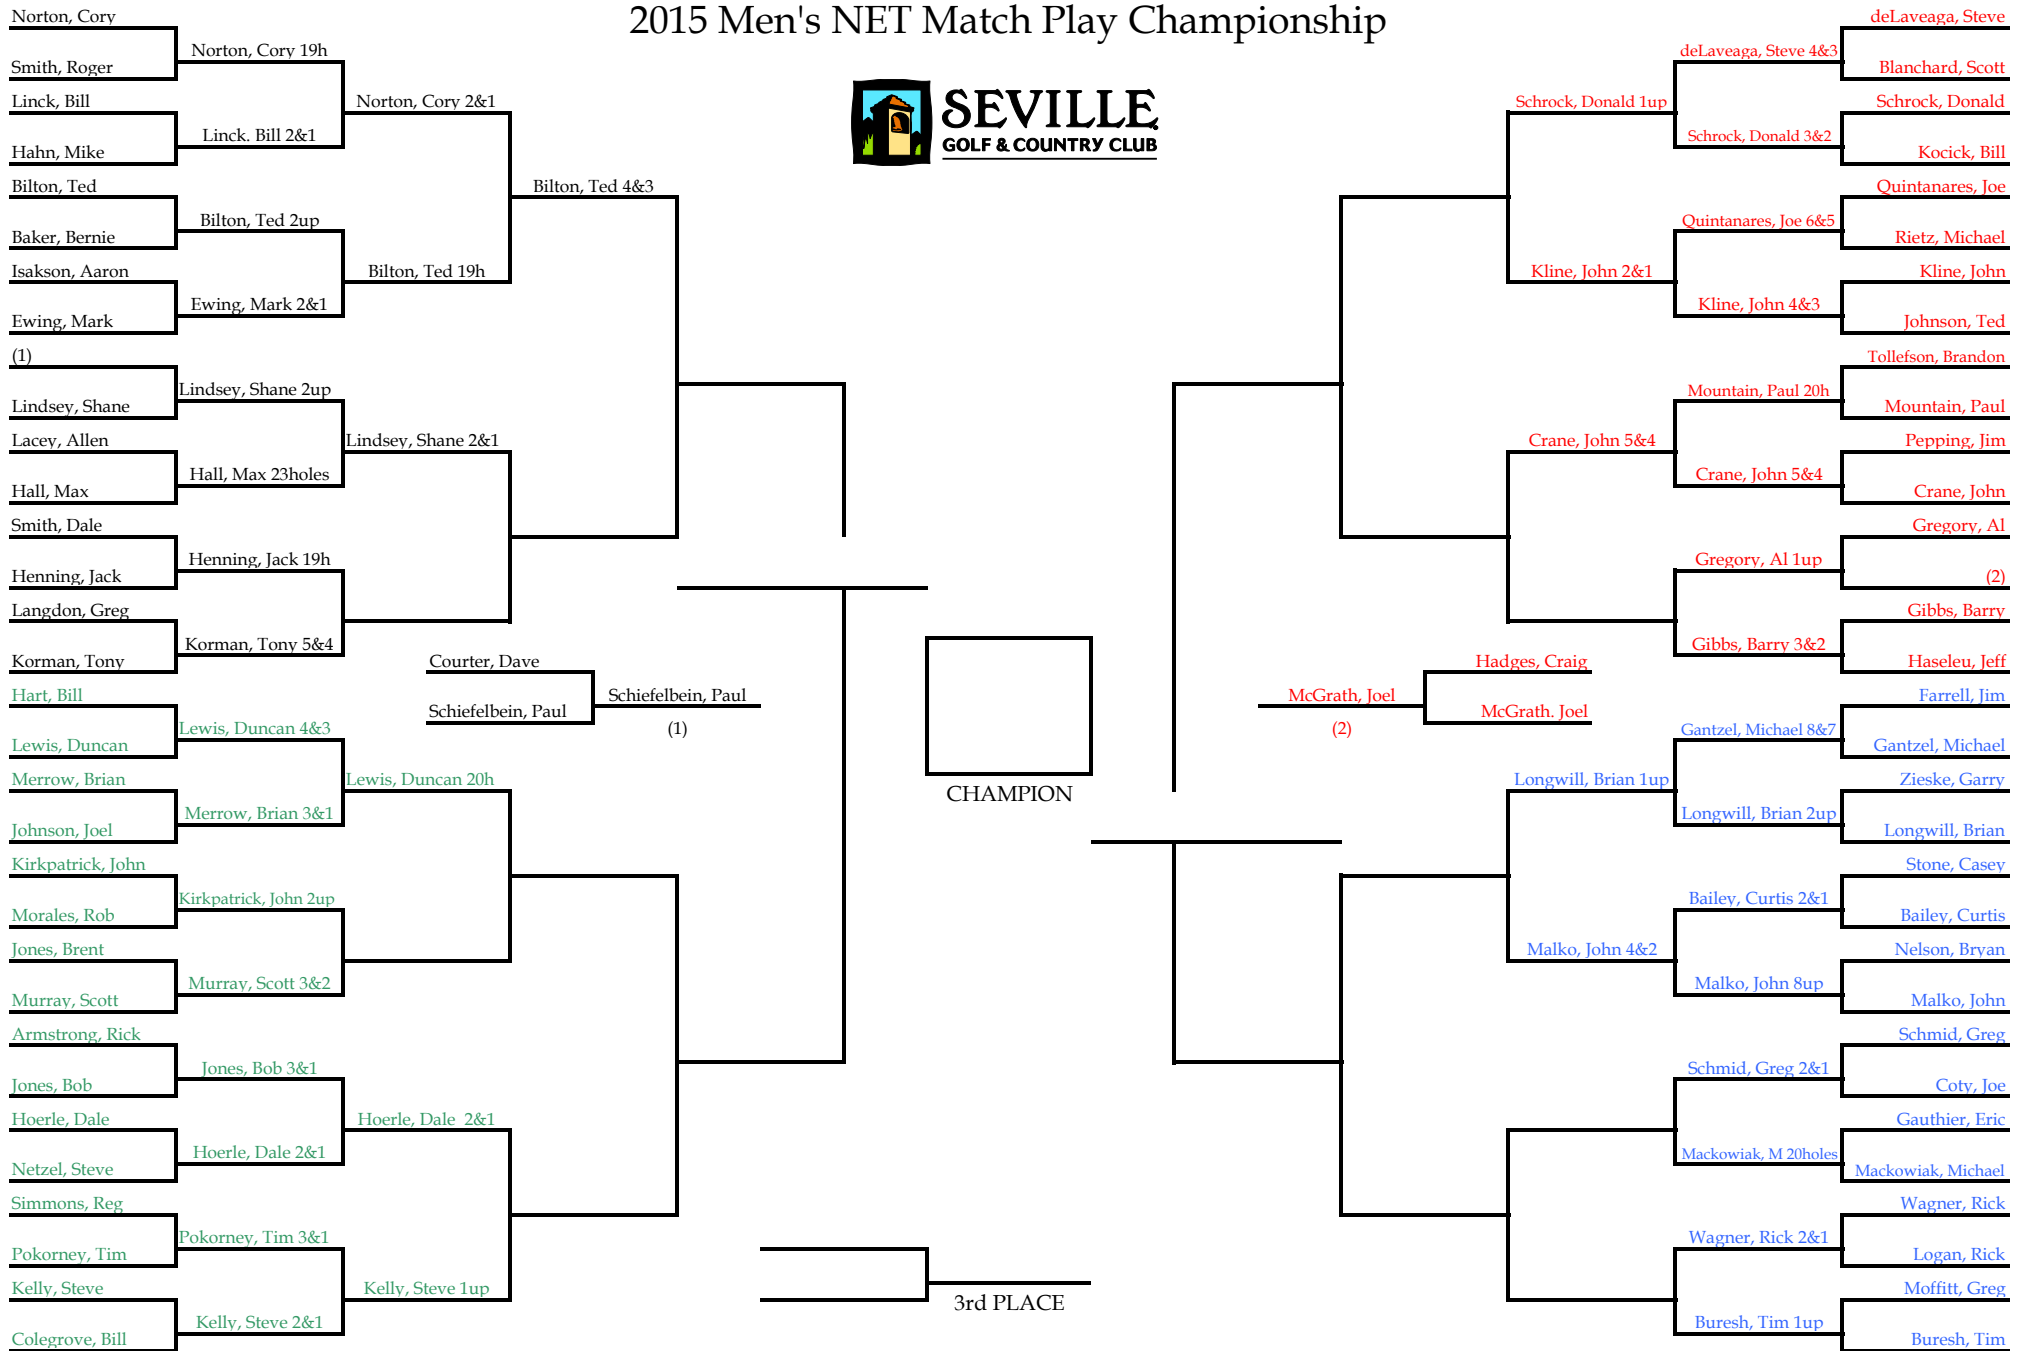

# 2015 Men's NET Match Play Championship

Round 1 Deadline January 31st	Round 2 Deadline February 28th	Round 3 Deadline March 31st	Round 4 Deadline April 30th	Round 5 Deadline November 31st	Round 6 Deadline December 31st	Round 5 Deadline November 31st	Round 4 Deadline April 30th	Round 3 Deadline March 31st	Round 2 Deadline February 28th	Round 1 Deadline January 31st
----------------------------------	-----------------------------------	--------------------------------	--------------------------------	-----------------------------------	-----------------------------------	-----------------------------------	--------------------------------	--------------------------------	-----------------------------------	----------------------------------