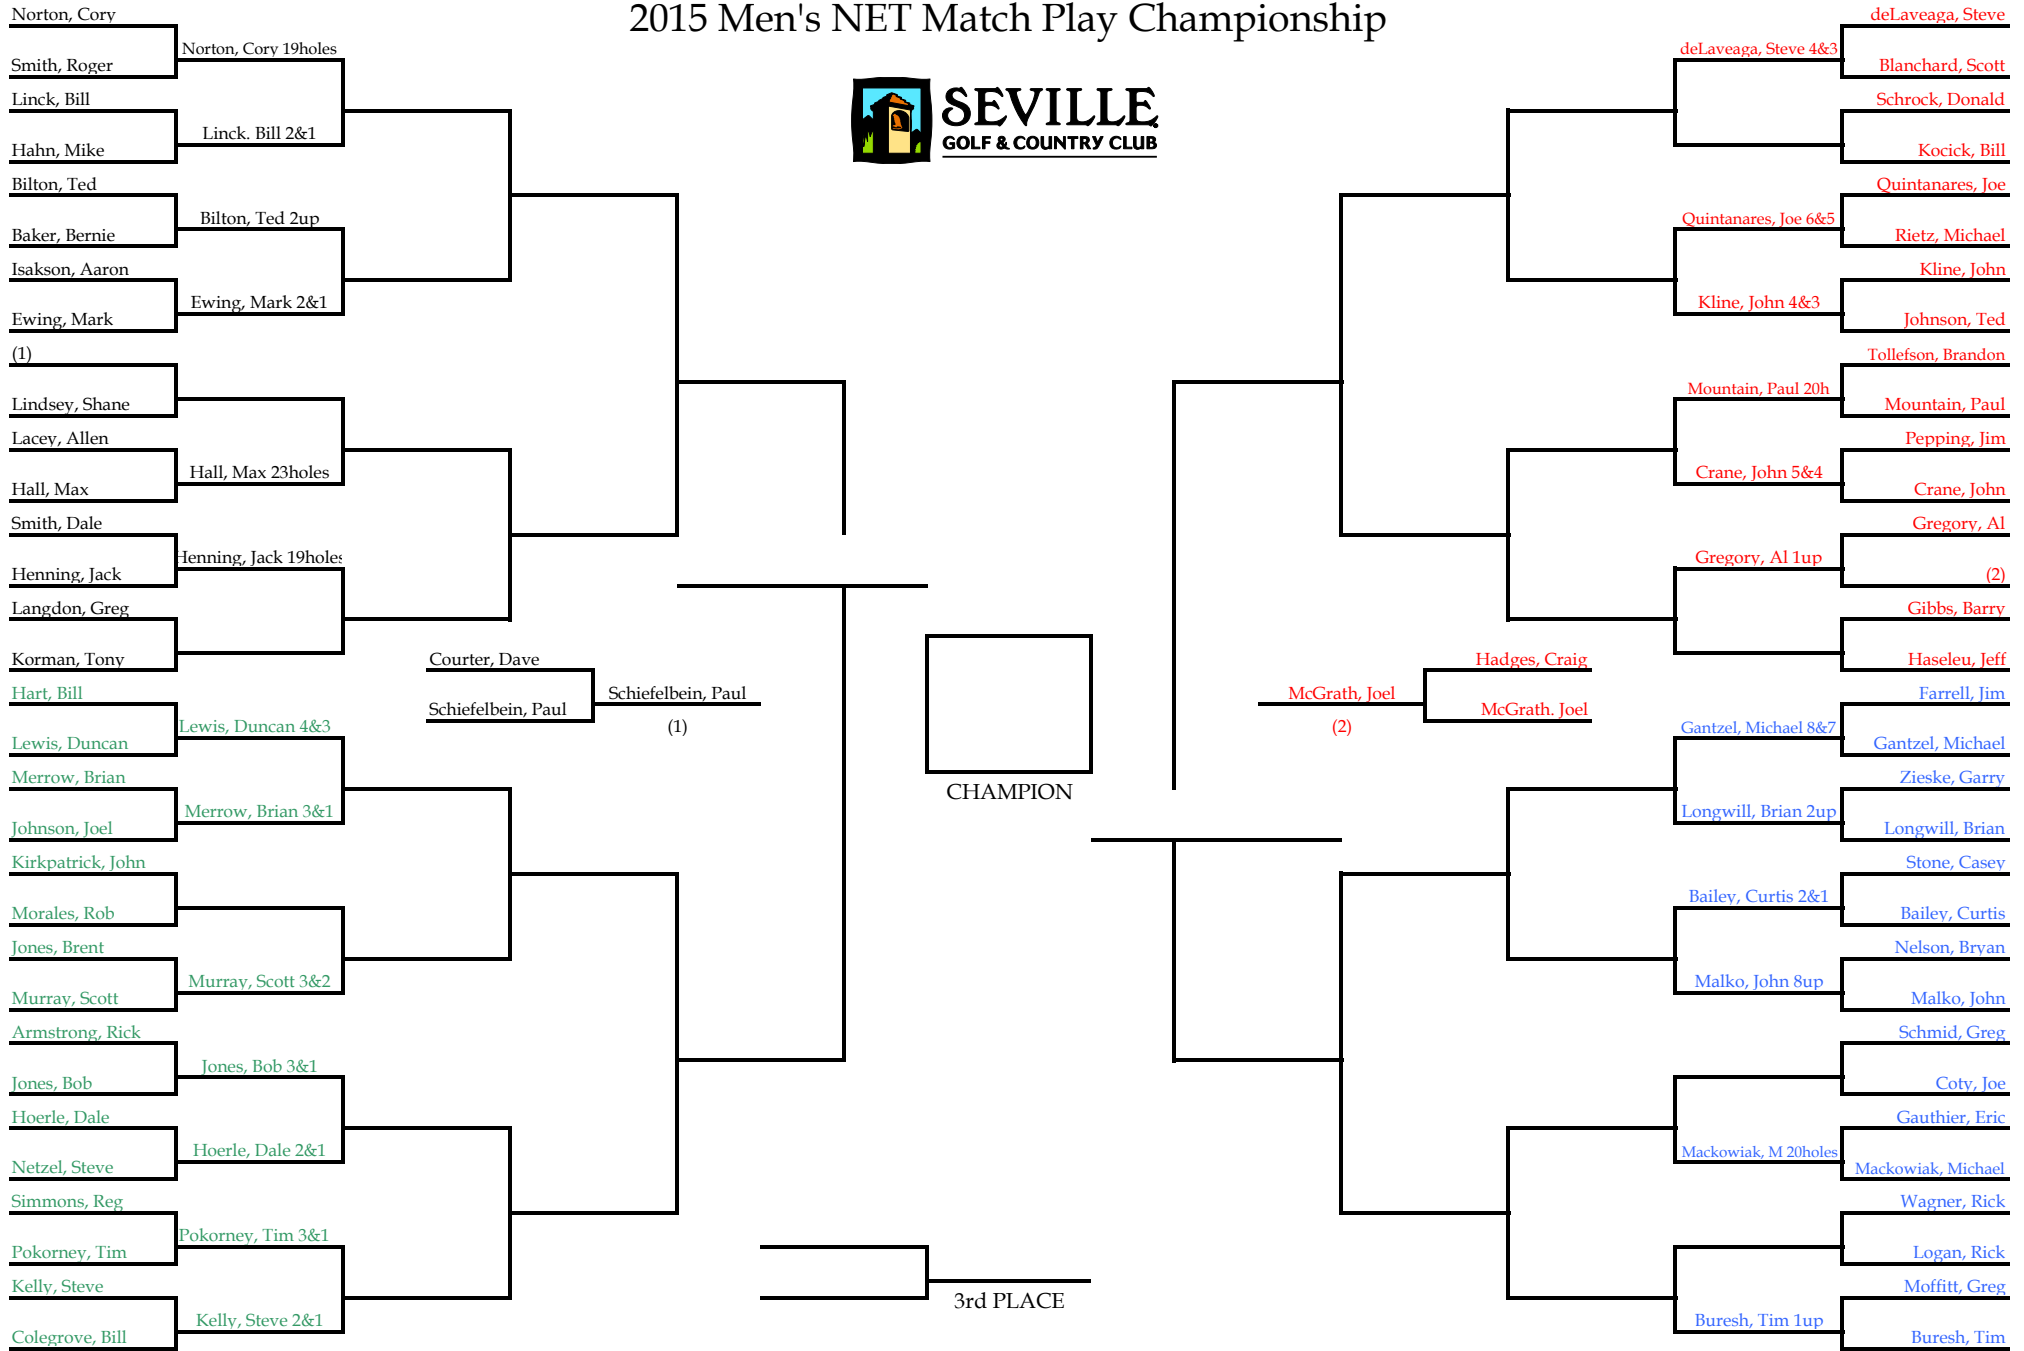

2015 Men's NET Match Play Championship

Round 1 Deadline January 31st Round 2 Deadline February 28th Round 3 Deadline March 31st Round 4 Deadline April 30th Round 5 Deadline November 31st Round 6 Deadline December 31st Round 5 Deadline November 31st Round 4 Deadline April 30th Round 3 Deadline March 31st Round 2 Deadline February 28th Round 1 Deadline January 31st