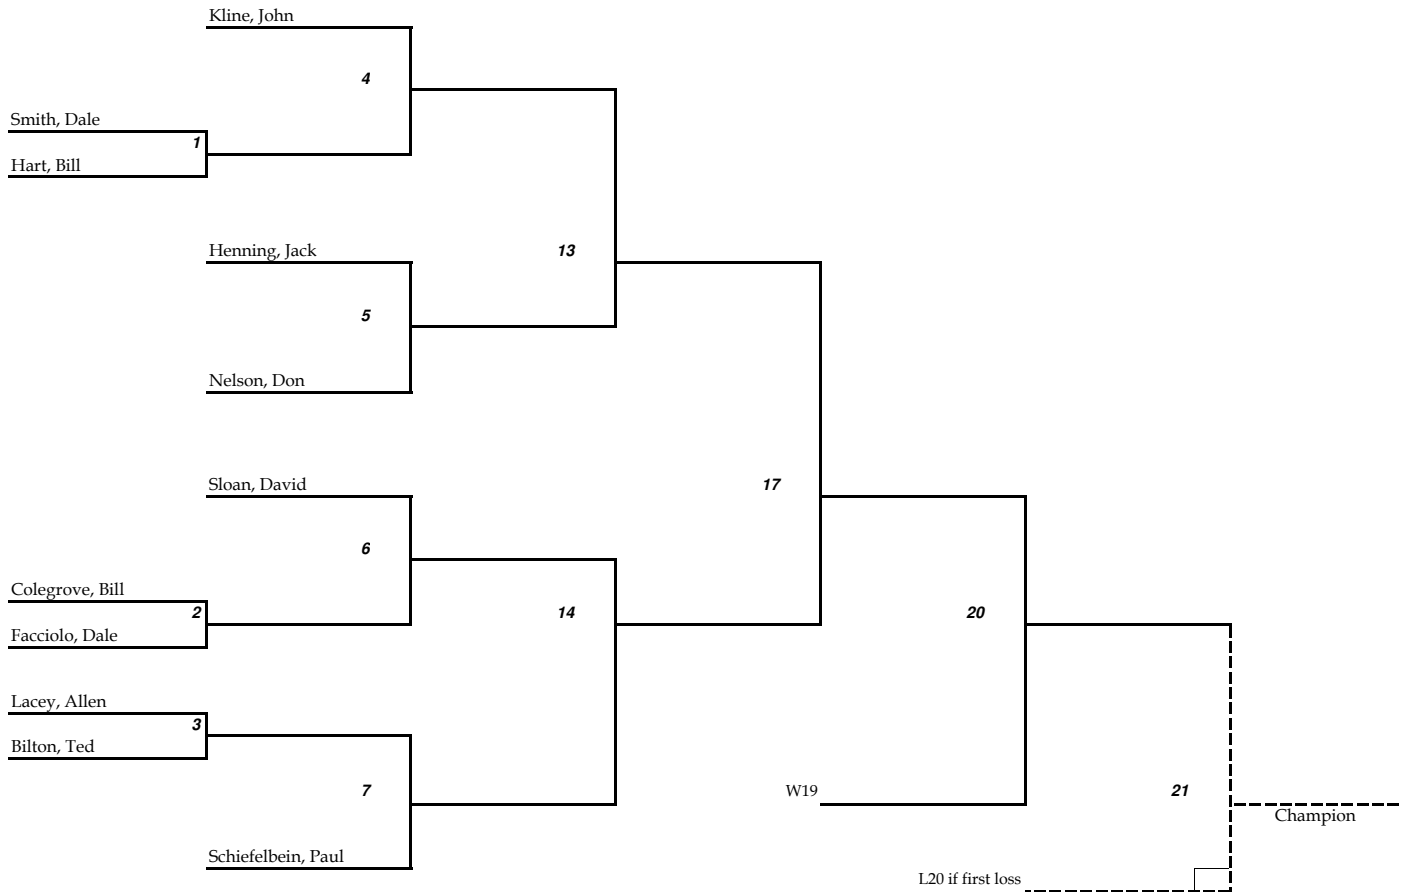

# 2015 Senior GROSS Match Play Championship

Deadline  
January 31st

Deadline  
February 28th

Deadline  
March 31st

Deadline  
Nov 30th

Deadline  
Dec 28th

Deadline  
Dec 30th