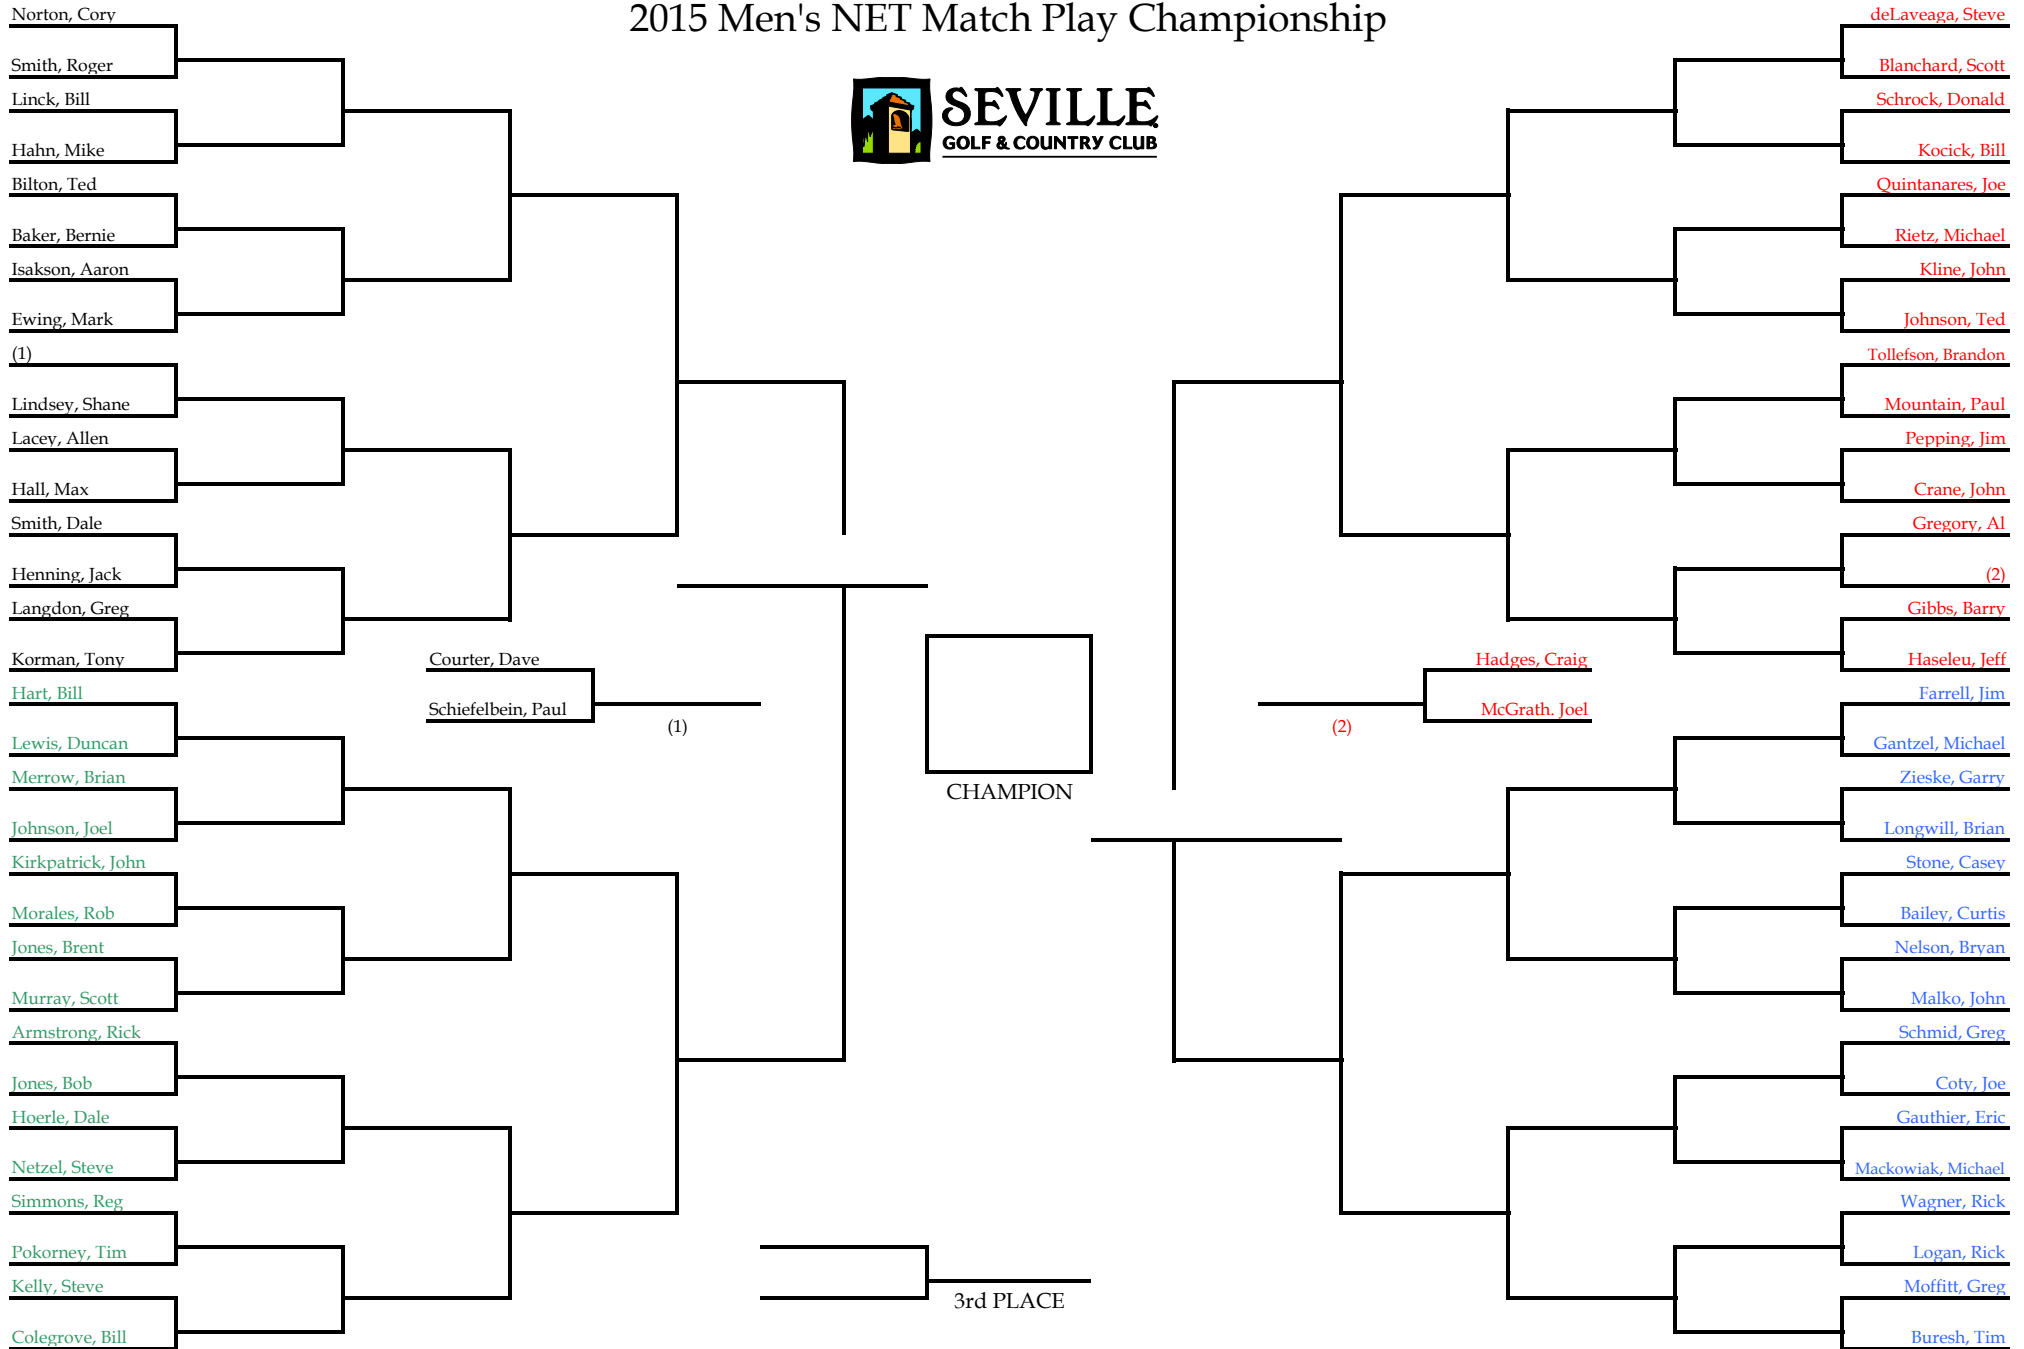

2015 Men's NET Match Play Championship

Round 1 Deadline	Round 2 Deadline	Round 3 Deadline	Round 4 Deadline	Round 5 Deadline	Round 6 Deadline	Round 5 Deadline	Round 4 Deadline	Round 3 Deadline	Round 2 Deadline	Round 1 Deadline
January 31st	February 28th	March 31st	April 30th	November 31st	December 31st	November 31st	April 30th	March 31st	February 28th	January 31st